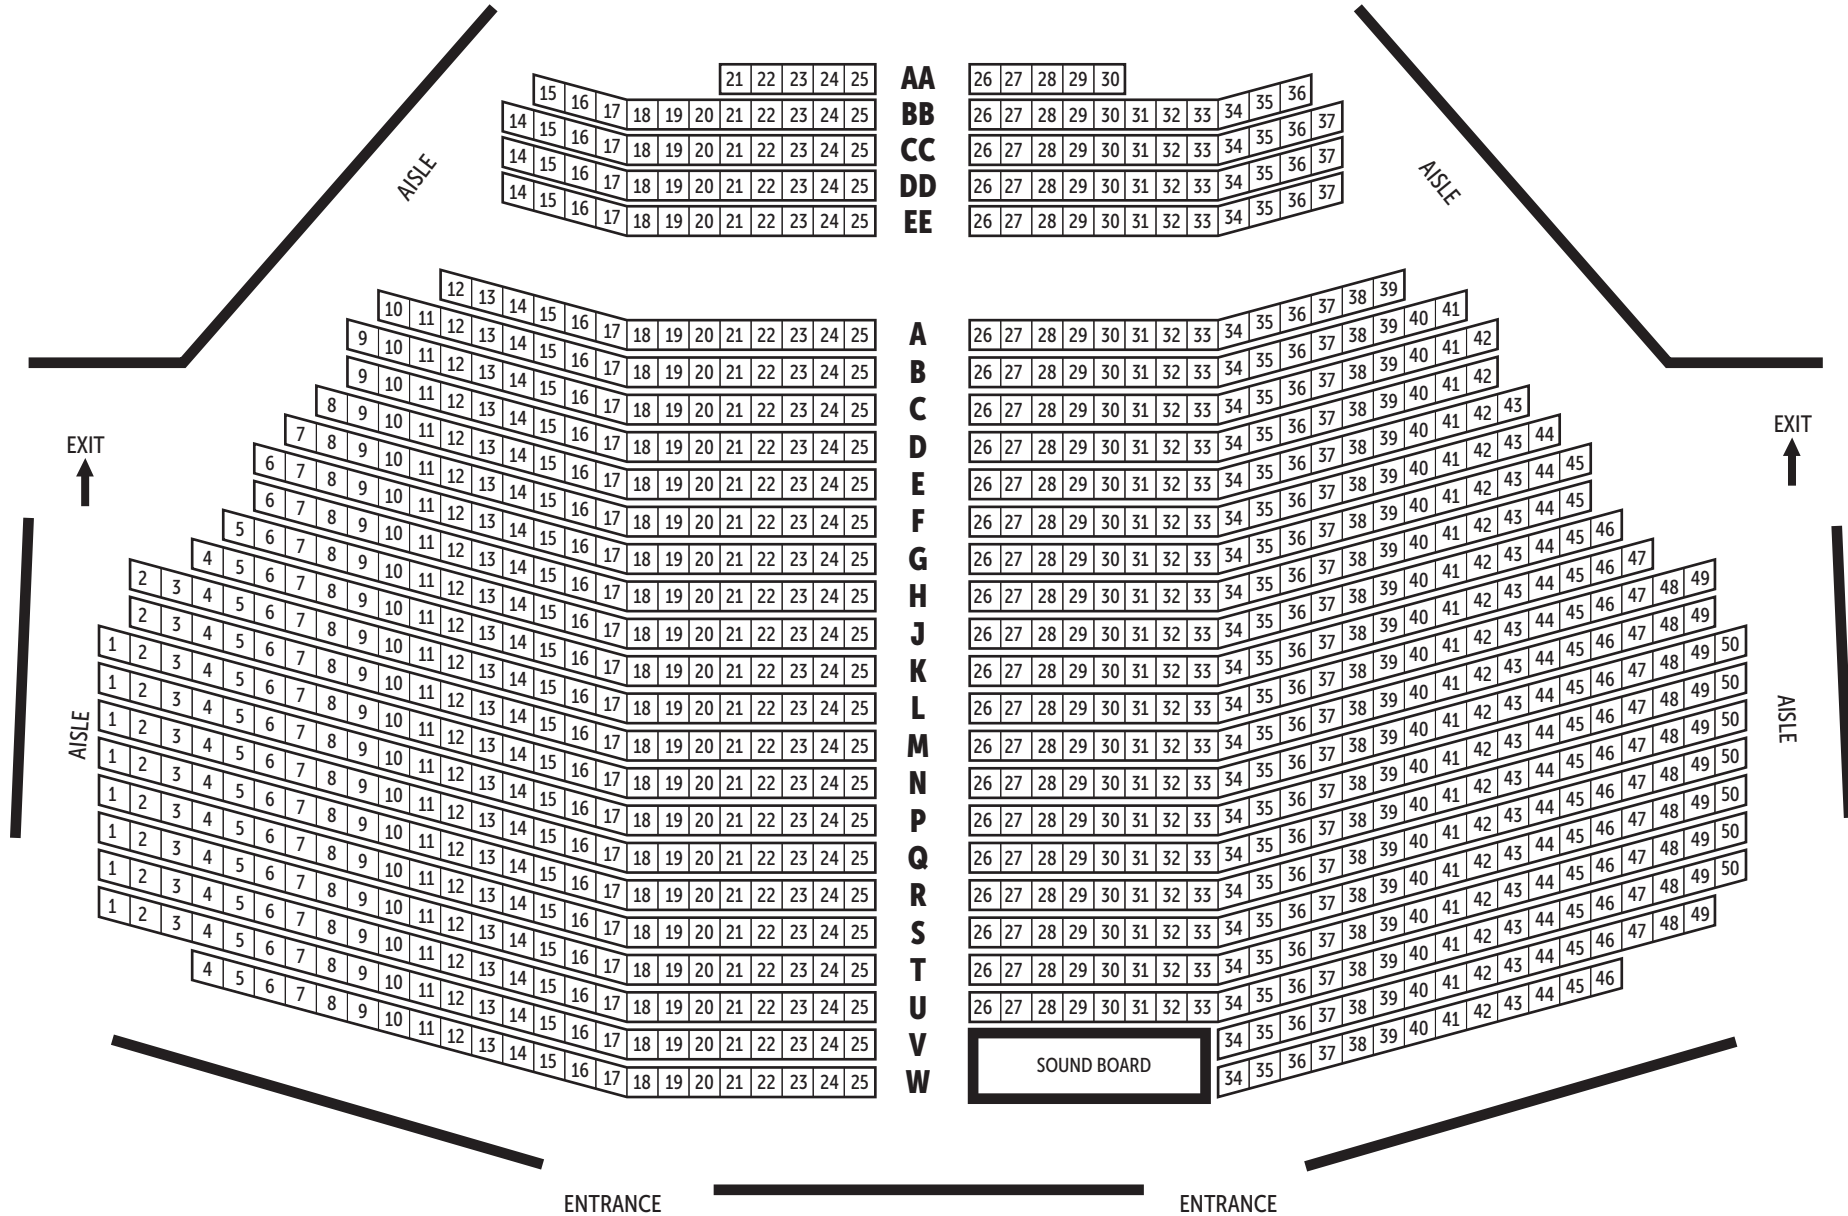

# CAA Ed Mirvish Theatre Orchestra

seating map

## Stage

## Mezzanine

seating map

### Stage