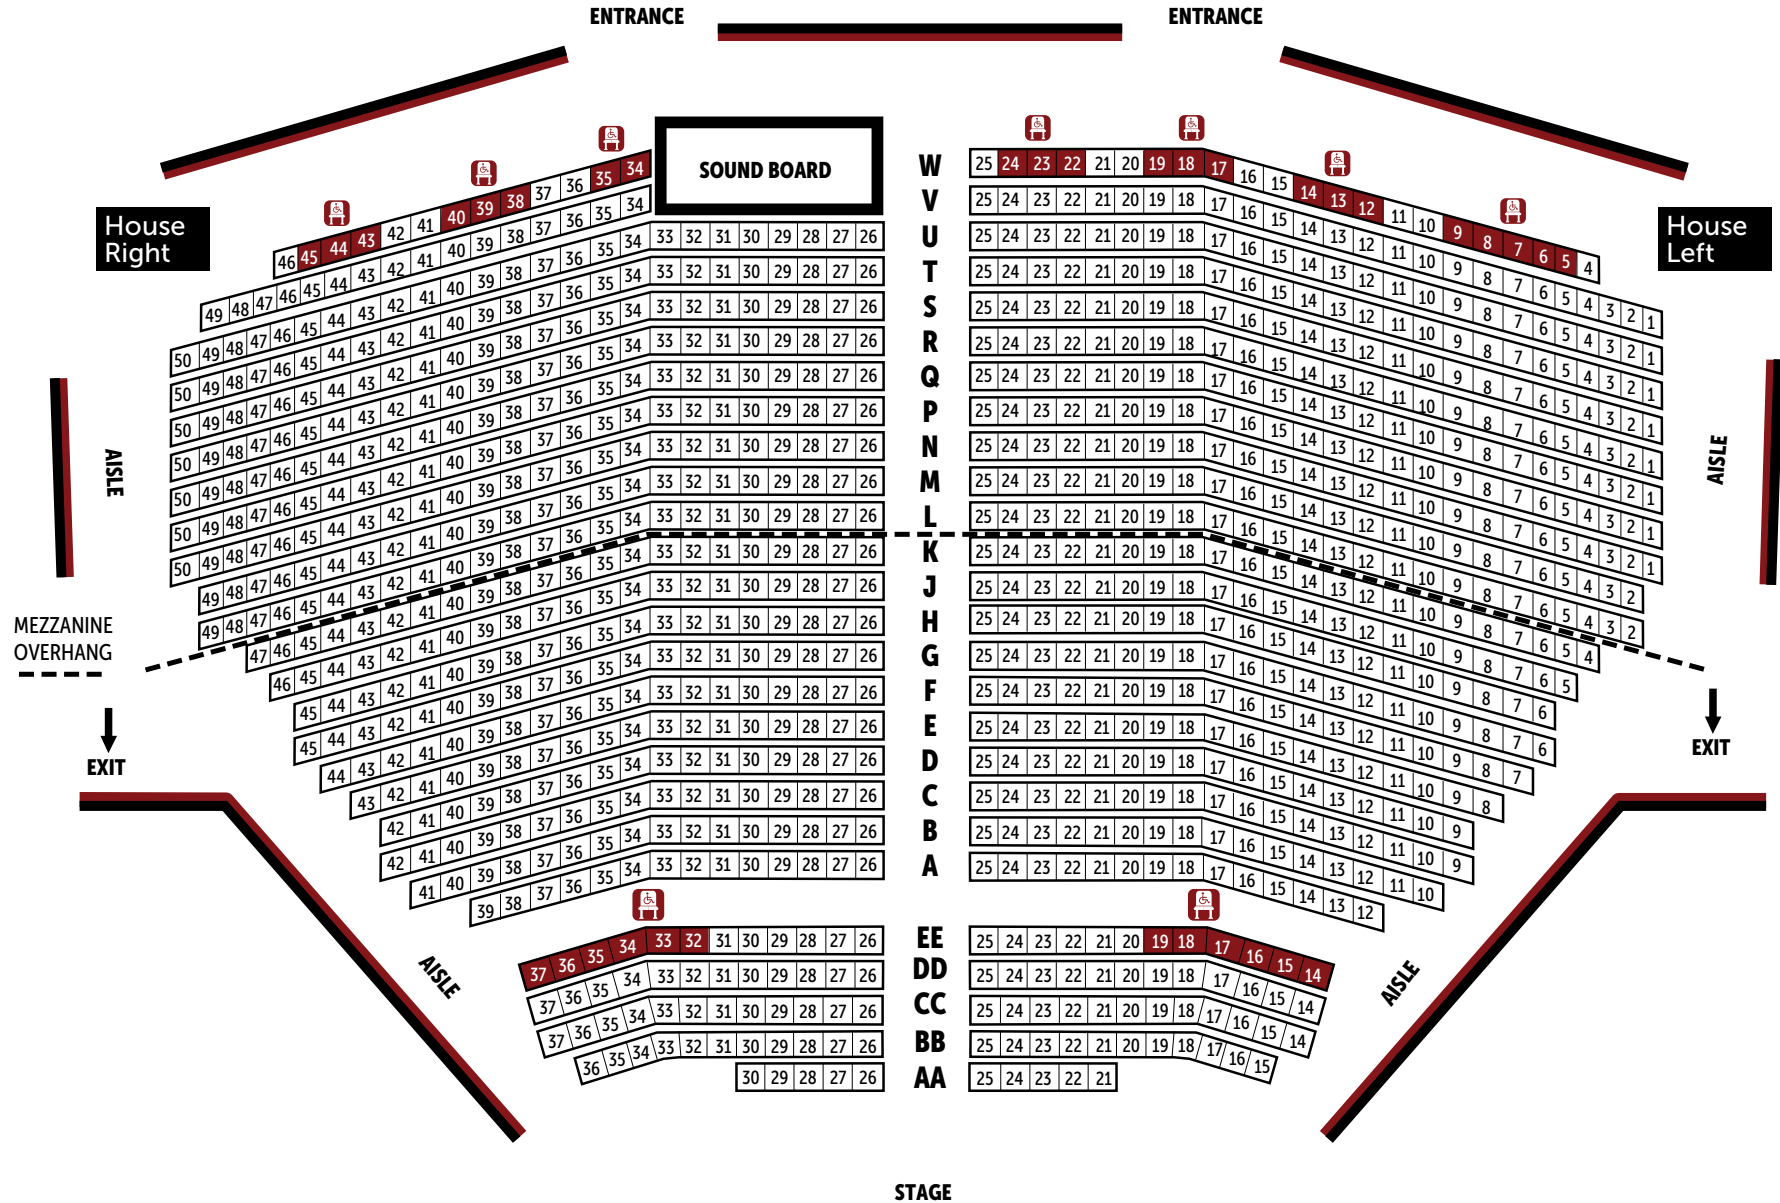

CAA Ed Mirvish Theatre

ORCHESTRA SEATING MAP

CAA Ed Mirvish Theatre

MEZZANINE SEATING MAP