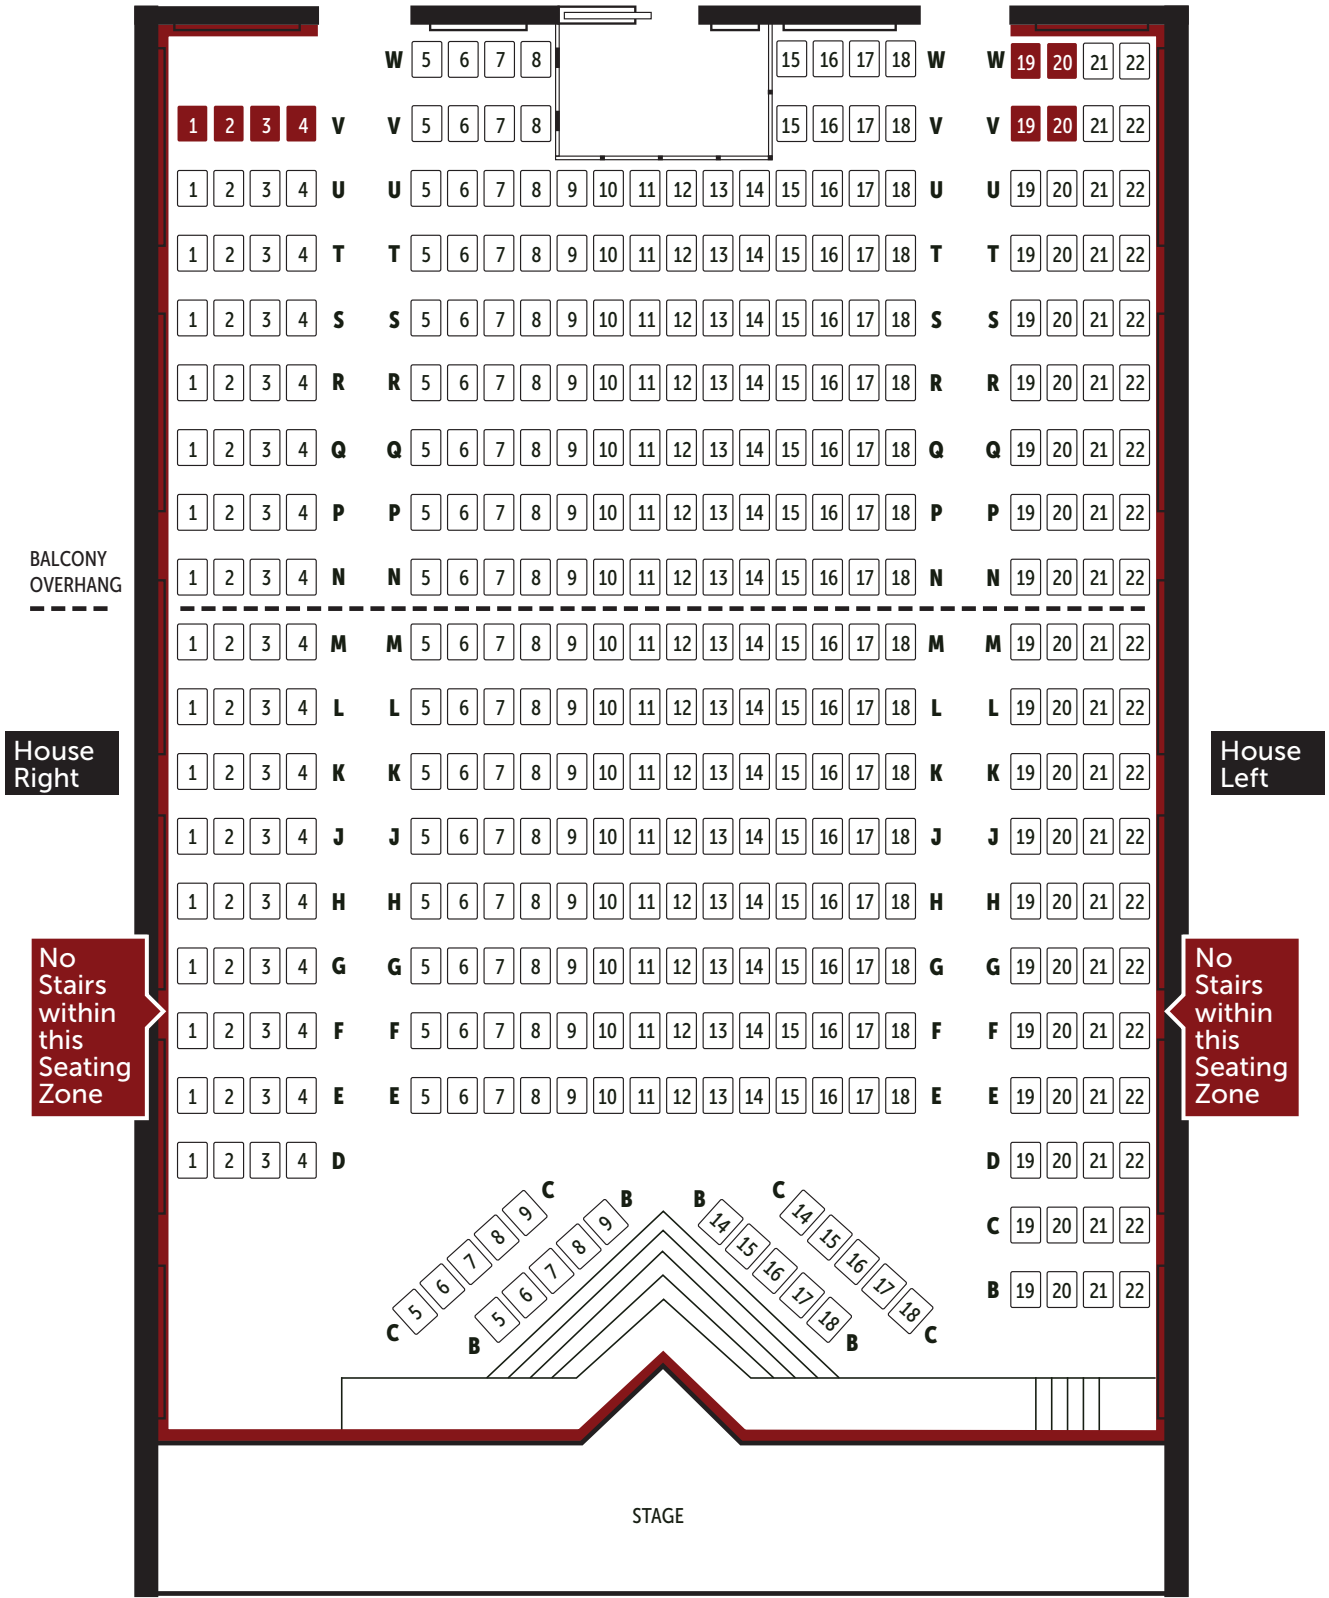

## CAA Theatre ORCHESTRA SEATING MAP

 Access Seating

Please note that only representative arrangements are shown as a guide on this seating map. Seating configuration is subject to change depending on the presentation at the respective theatre and without prior notice. Please refer to [tickets.mirvish.com](https://tickets.mirvish.com) up-to-date seating maps and theatre configurations when purchasing online.

## CAA Theatre BALCONY SEATING MAP

Please note that only representative arrangements are shown as a guide on this seating map. Seating configuration is subject to change depending on the presentation at the respective theatre and without prior notice. Please refer to [tickets.mirvish.com](https://tickets.mirvish.com) up-to-date seating maps and theatre configurations when purchasing online.