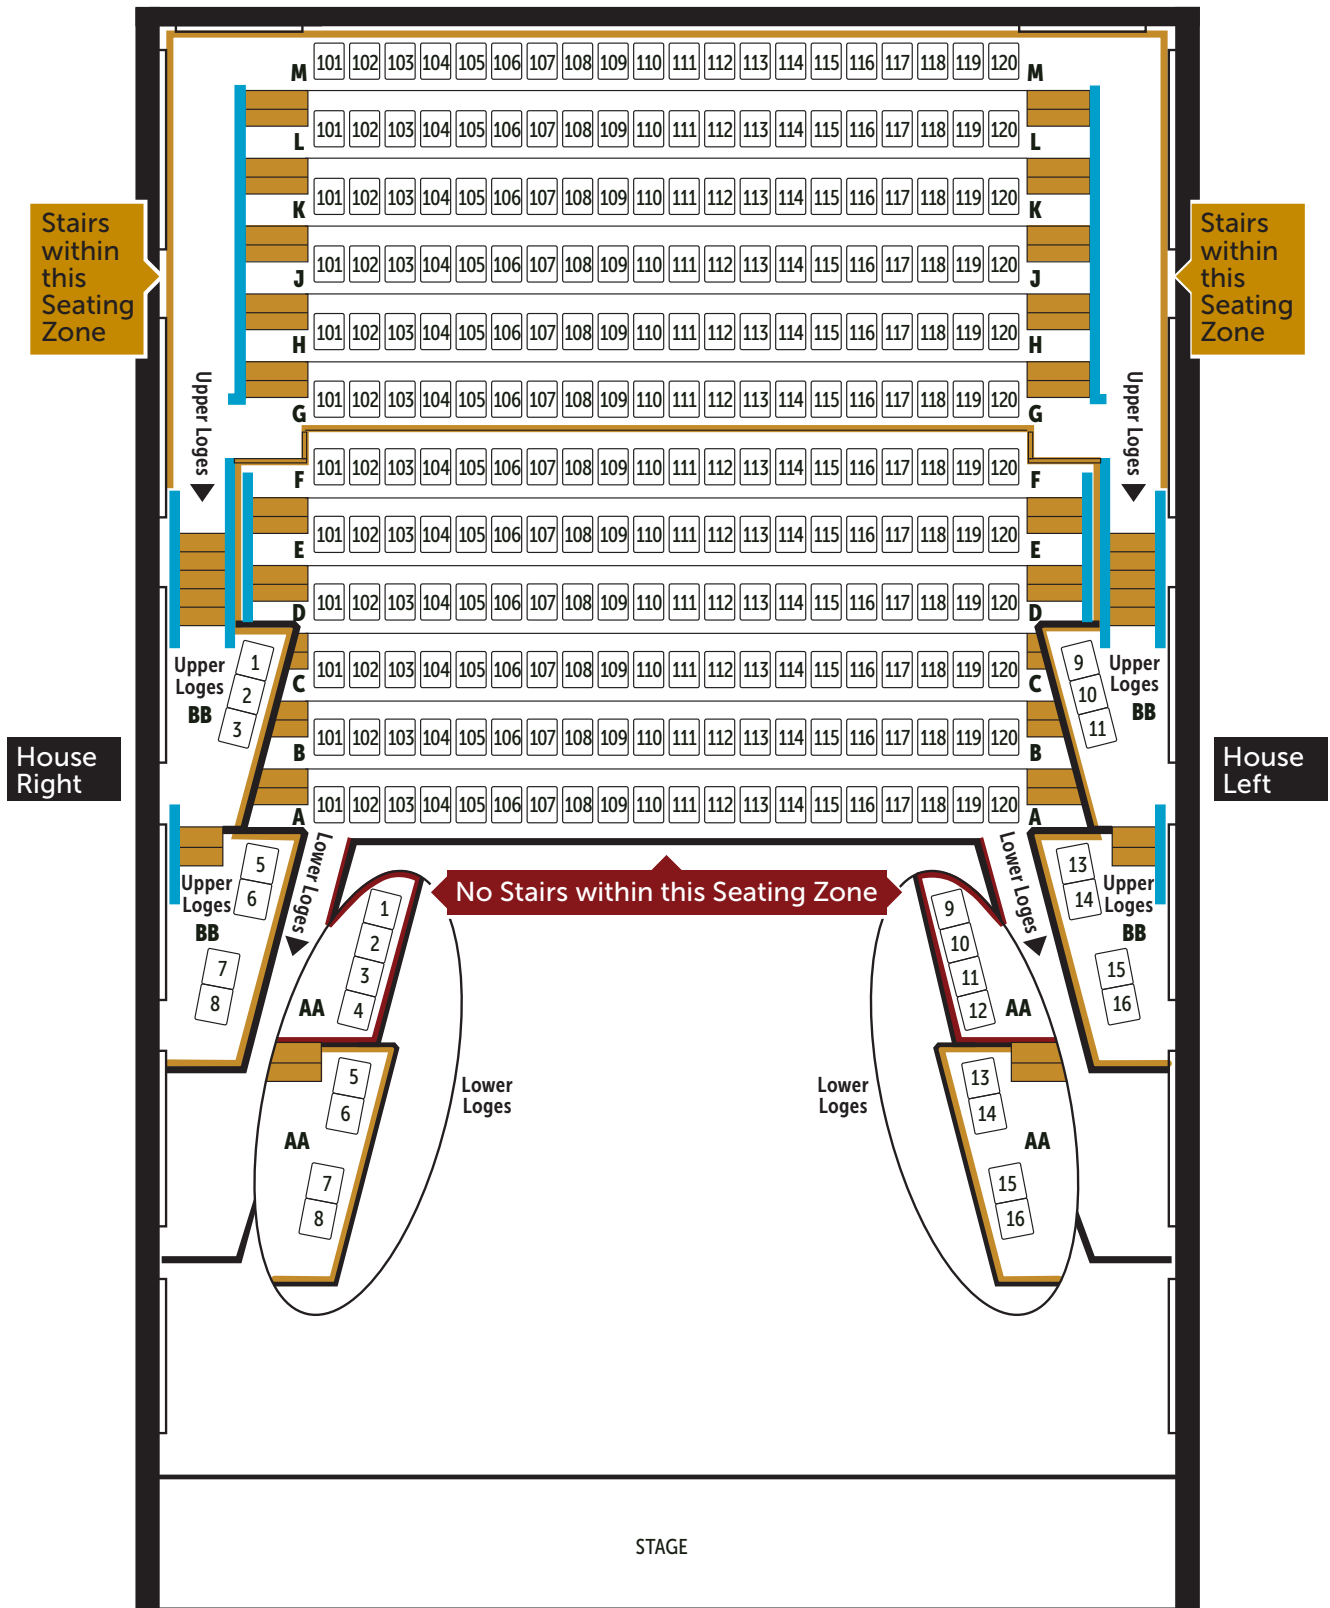

## CAA Theatre ORCHESTRA SEATING MAP

 Access Seating

Please note that only representative arrangements are shown as a guide on this seating map. Seating configuration is subject to change depending on the presentation at the respective theatre and without prior notice. Please refer to [tickets.mirvish.com](https://tickets.mirvish.com) up-to-date seating maps and theatre configurations when purchasing online.

## CAA Theatre BALCONY SEATING MAP

Please note that only representative arrangements are shown as a guide on this seating map. Seating configuration is subject to change depending on the presentation at the respective theatre and without prior notice. Please refer to [tickets.mirvish.com](https://tickets.mirvish.com) up-to-date seating maps and theatre configurations when purchasing online.