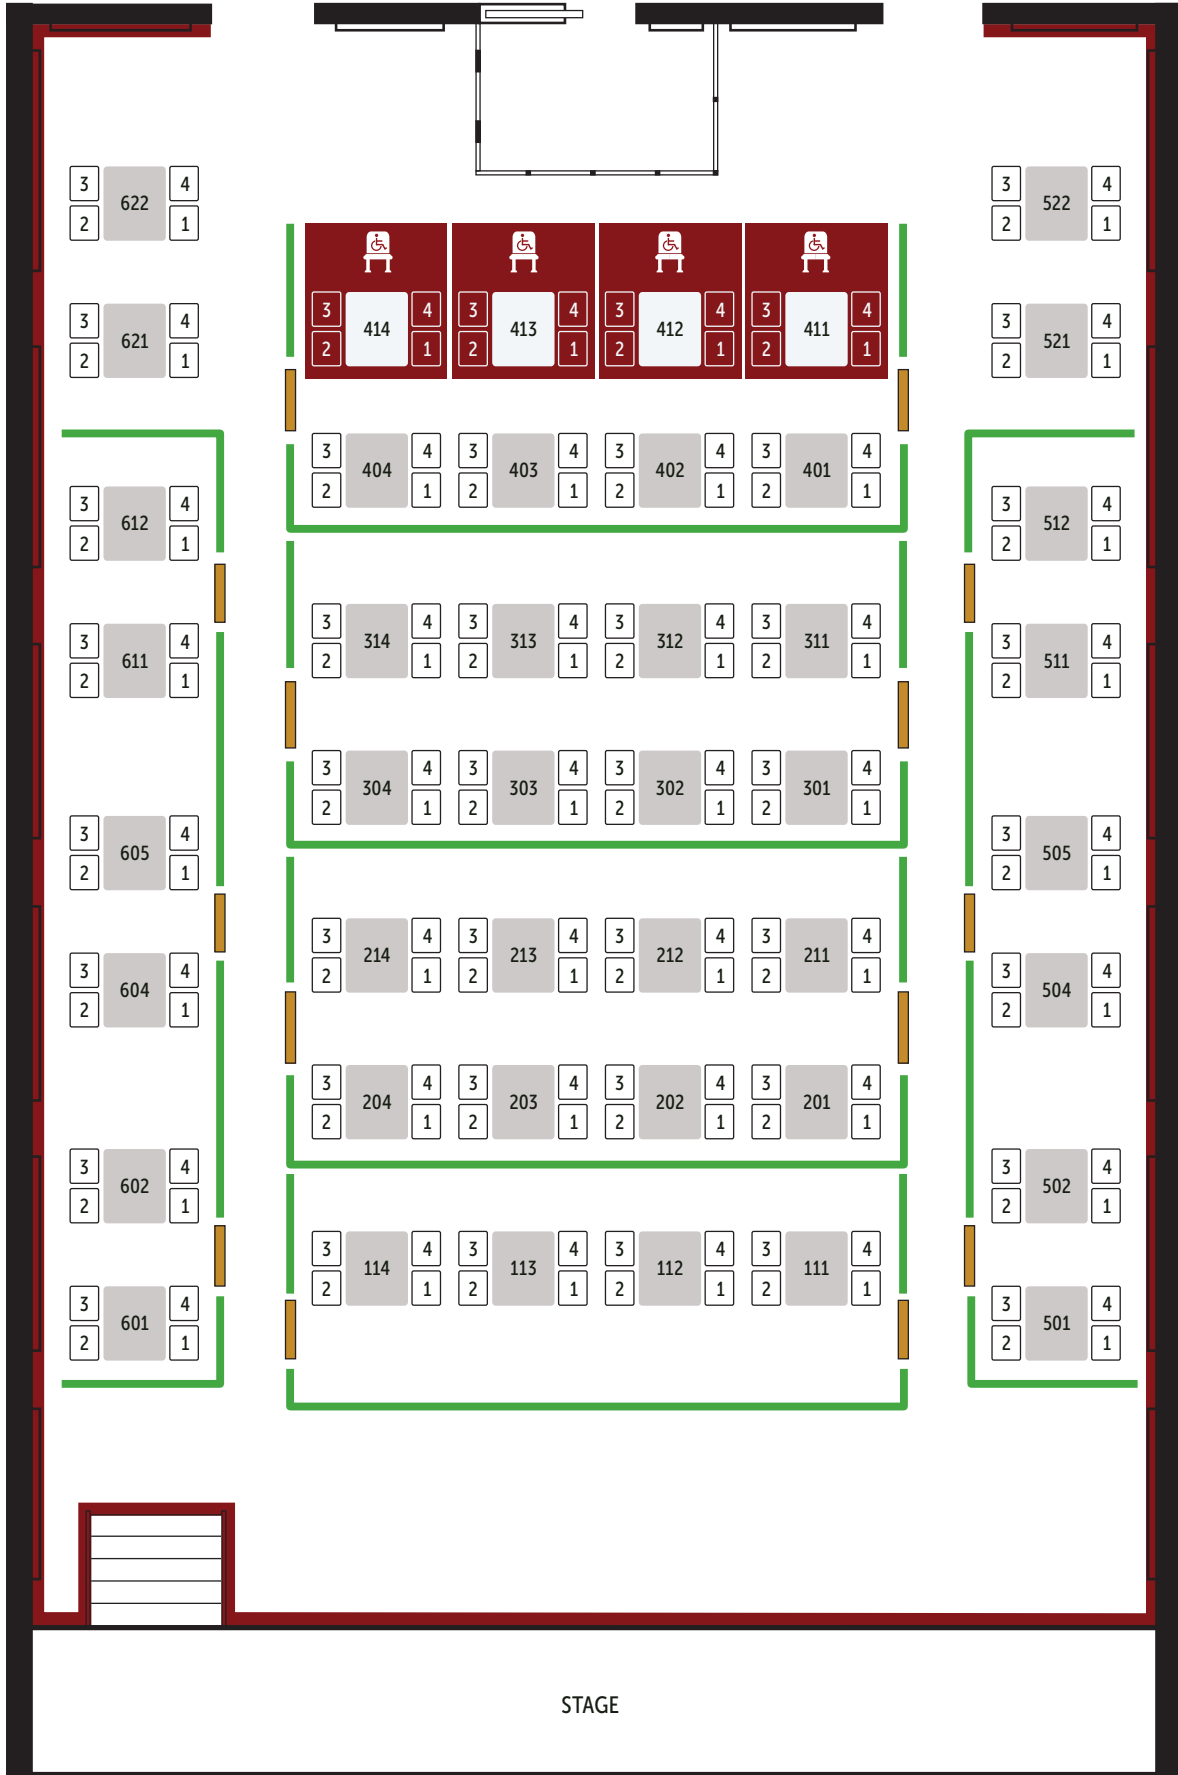

CAA Theatre

ORCHESTRA SEATING MAP

House Right

House Left

STAGE

Access Seating Stairs/Steps Handrails Tables

MAP NOT TO SCALE