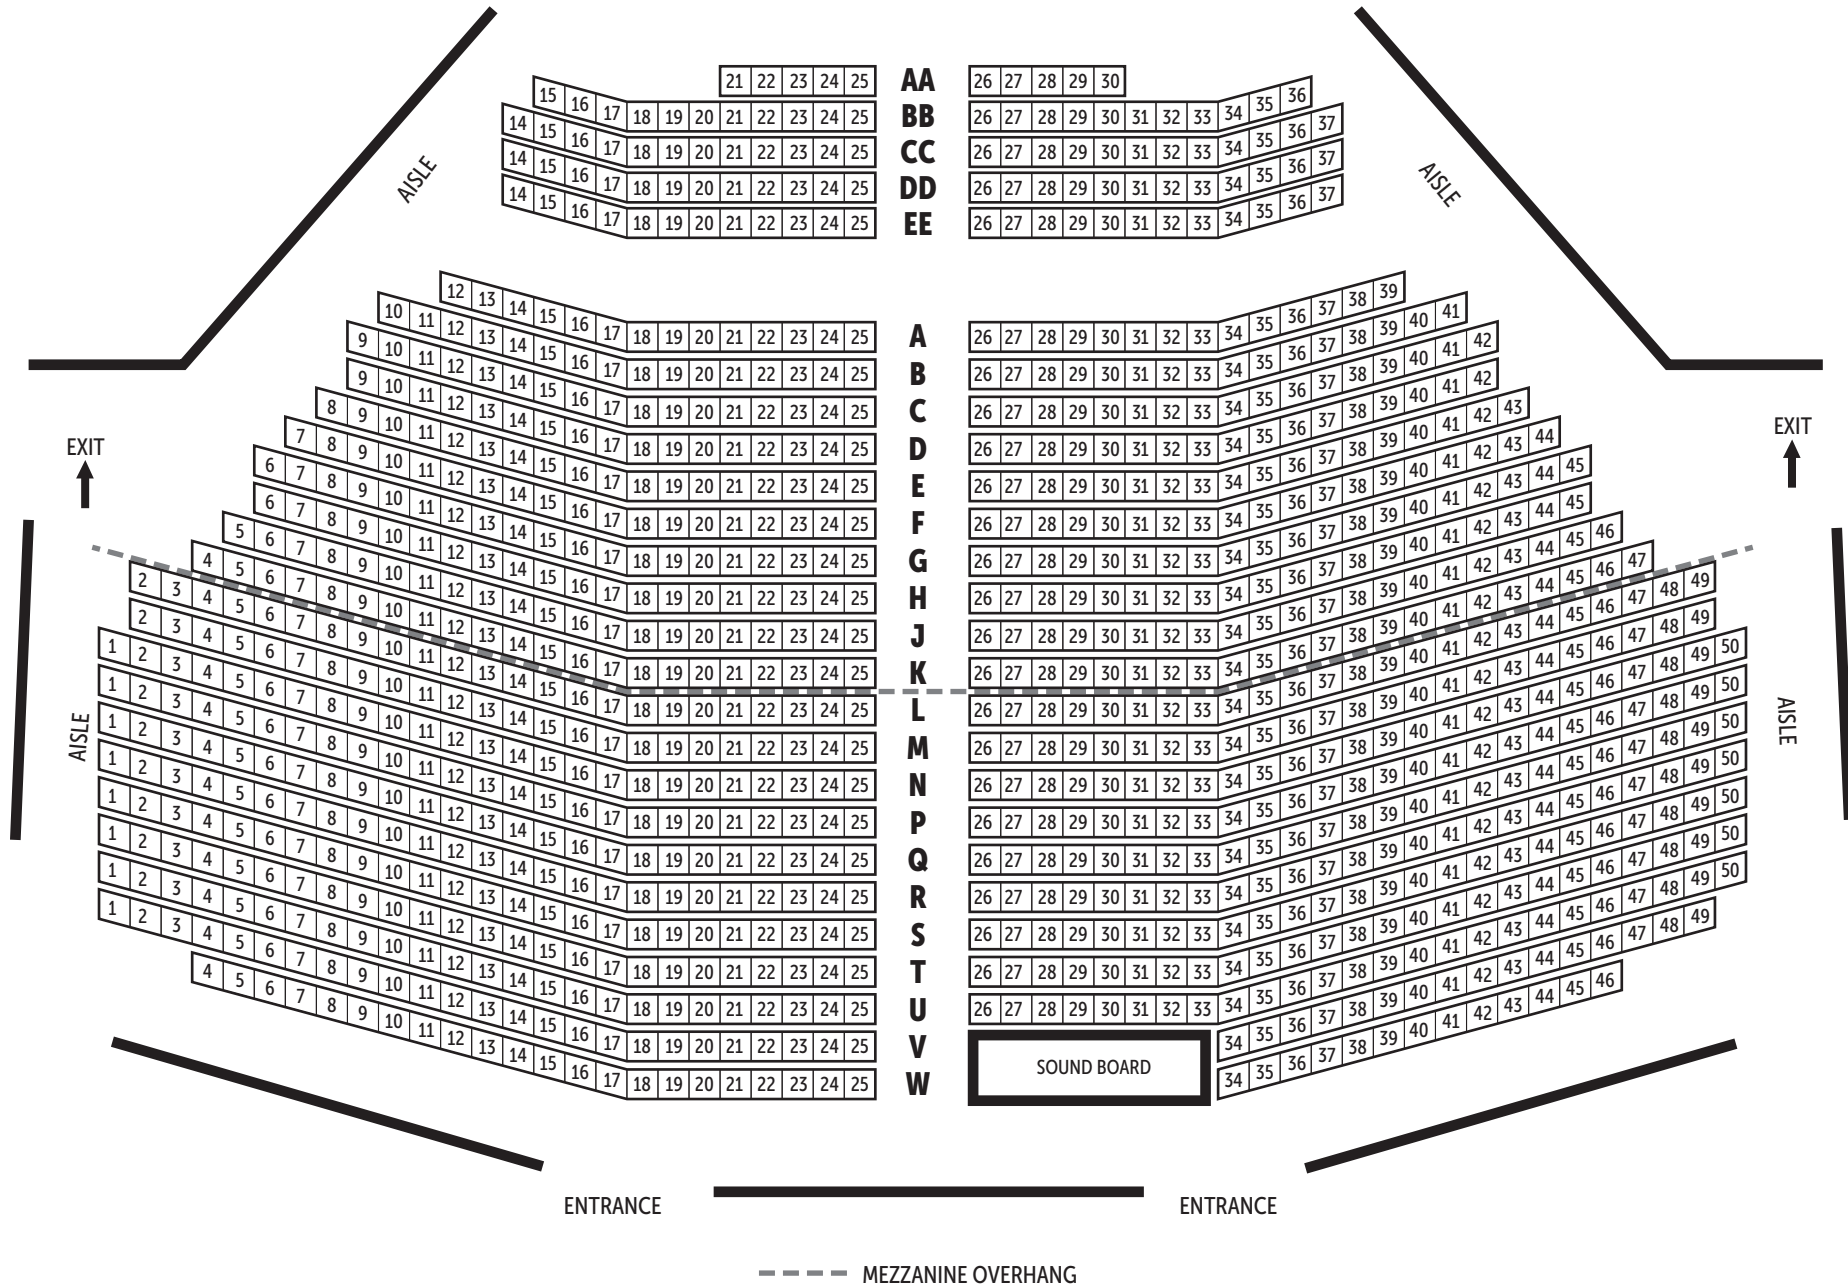

CAA Ed Mirvish Theatre Orchestra

seating map

Stage

CAA Ed Mirvish Theatre

Mezzanine

seating map

Stage