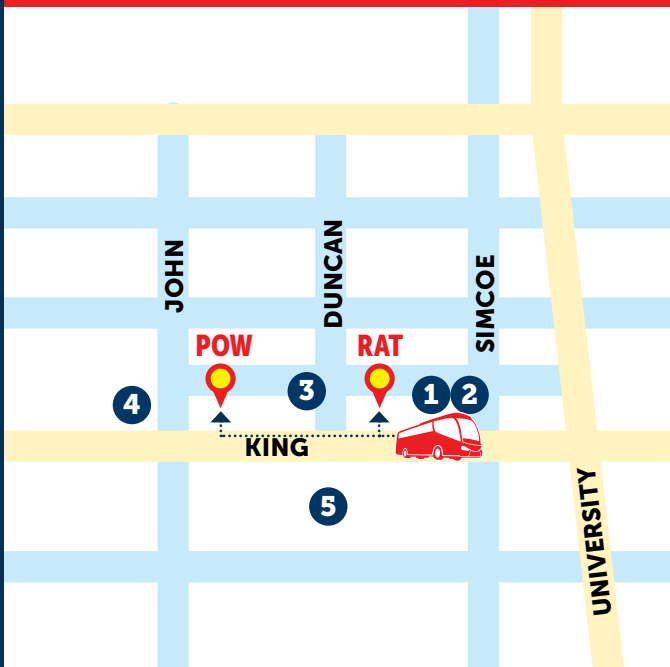

WELCOME ABOARD THE MIRVISH EXPRESS!

Some useful information for you along the way:

- Seating is pre-assigned; please refer to your tickets for seating information and occupy the same seats for the return trip.
- The coach will make all stops along the designated route.
- Once in downtown Toronto, patrons will be dropped off and picked up at a location very close to the theatre they will be attending. (Unfortunately, city bylaws prohibit any drop-offs or pick-ups directly on certain stretches of Yonge Street, so the Ed Mirvish Theatre and the Elgin Theatre drop-off and pick-up is on Victoria Street – which runs parallel to Yonge Street and is only a block away. Your bus driver can point out the simple directions.) Here are the drop-off and pick-up locations for each theatre:

VENUE

Princess Of Wales Theatre
Royal Alexandra Theatre
Ed Mirvish Theatre
Elgin Theatre
CAA Theatre

LOCATION

Along King St. W., close to Duncan St. The theatre entrance is steps away.
Along King St. W., close to Duncan St. The theatre entrance is steps away.
Victoria St. near Shuter St. The Victoria St. entrance is steps away.
Victoria St. near Shuter St. The Elgin Theatre entrance is on Yonge St.
Yonge St. The theatre entrance is steps away.

Enjoy your trip and we hope to see you again soon!

AREA MAPS & RESTAURANTS

Princess of Wales Theatre | Royal Alexandra Theatre

- 1 Lee Chen Asian Bistro
- 2 Elephant & Castle
- 3 PAI
- 4 Luma
- 5 Metro Hall Food Court:
 - Booster Juice
 - California Thai Cultures
 - Jimmy the Greek
 - Soup Nutsy
 - Starbucks
 - Subway
 - Sushi Shop
 - Tim Hortons and more...