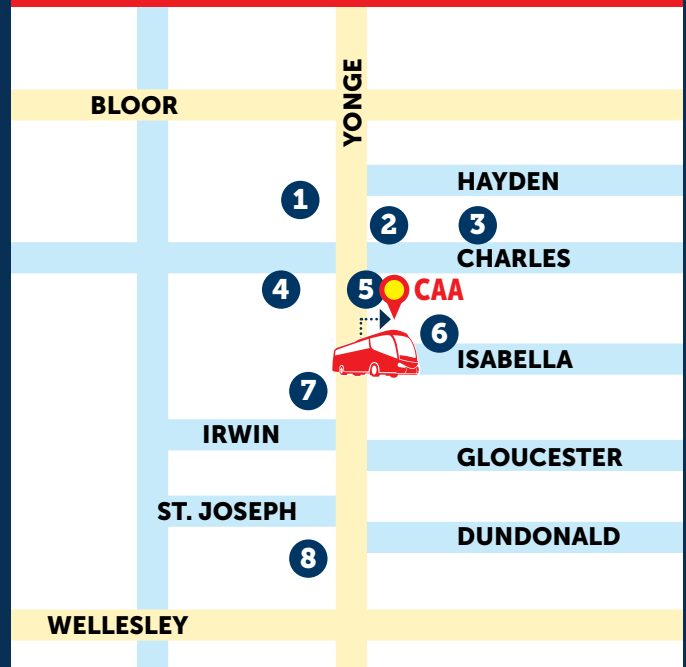

WELCOME ABOARD THE MIRVISH EXPRESS!

Some useful information for you along the way:

- Seating is pre-assigned; please refer to your tickets for seating information and occupy the same seats for the return trip.
- The coach will make all stops along the designated route.
- Once in downtown Toronto, patrons will be dropped off and picked up at a location very close to the theatre they will be attending. (Unfortunately, city bylaws prohibit any drop-offs or pick-ups directly on certain stretches of Yonge Street, so the Ed Mirvish Theatre and the Elgin Theatre drop-off and pick-up is on Victoria Street – which runs parallel to Yonge Street and is only a block away. Your bus driver can point out the simple directions.) Here are the drop-off and pick-up locations for each theatre:

VENUE

Princess Of Wales Theatre
Royal Alexandra Theatre
Ed Mirvish Theatre
Elgin Theatre
CAA Theatre

LOCATION

Along King St. W., close to Duncan St. The theatre entrance is steps away.
Along King St. W., close to Duncan St. The theatre entrance is steps away.
Victoria St. near Shuter St. The Victoria St. entrance is steps away.
Victoria St. near Shuter St. The Elgin Theatre entrance is on Yonge St.
Yonge St. The theatre entrance is steps away.

CAA Theatre

- 1 Taco Bell
- 2 McDonald's
- 3 Tokyo Kitchen
- 4 7 West Cafe
- 5 Tim Hortons
- 6 Artful Dodger Pub
- 7 Sansotei Ramen
- 8 Aroma Espresso Bar

Ed Mirvish Theatre | Elgin Theatre

- 1 3 Brewers
- 2 The Senator
- 3 Tim Hortons
- 4 Paramount Middle Eastern Kitchen
- 5 Burger King
- 6 Fran's Restaurant
- 7 Hendrick's Restaurant & Bar
- 8 Duke of Richmond *
- 9 Bannock *
- 10 Toronto Eaton Centre Food Court:
 - A&W
 - Aroma Espresso Bar
 - Baskin-Robbins
 - Danish Pastry House
 - David's Tea
 - Freshii
 - Jimmy The Greek
 - Jugo Juice
 - McDonald's
 - Mucho Burrito
 - Starbucks
 - Subway
 - Teriyaki Experience
 - The Bagel Stop and more...