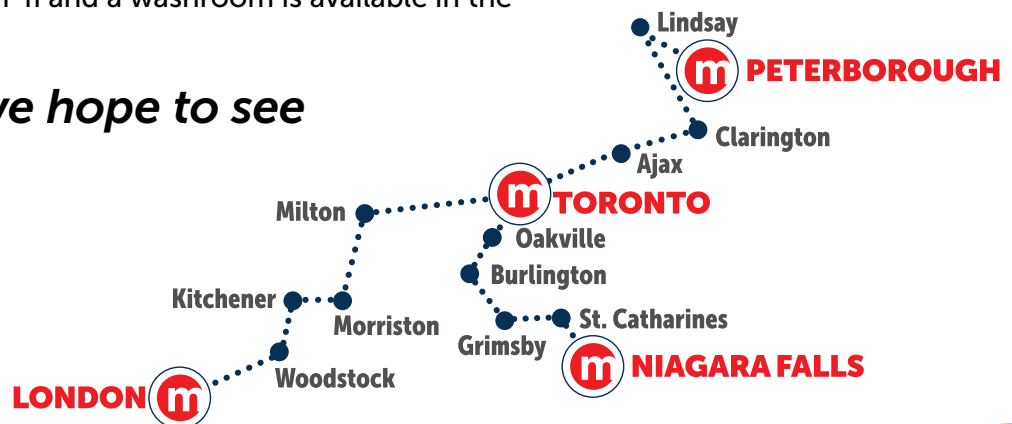

VENUE

Princess Of Wales Theatre
Royal Alexandra Theatre
Ed Mirvish Theatre
Elgin Theatre
CAA Theatre

LOCATION

Along King St. W., close to Duncan St. The theatre entrance is steps away.
Along King St. W., close to Duncan St. The theatre entrance is steps away.
Victoria St. near Shuter St. The Victoria St. entrance is steps away.
Victoria St. near Shuter St. The Elgin Theatre entrance is on Yonge St.
Yonge St. The theatre entrance is steps away.

PLEASE SEE THEATRE LOCATION MAPS ON THE BACK OF THIS SHEET.

- Please always double-check your tickets for venue and departure time information before getting on and off the bus.
- As there are **THREE** Mirvish Express buses in operation, please look for and identify the correct vehicle (London/Niagara/Peterborough) before boarding.
- The coach is equipped with free wi-fi and a washroom is available in the rear section.

Enjoy your trip and we hope to see you again soon!