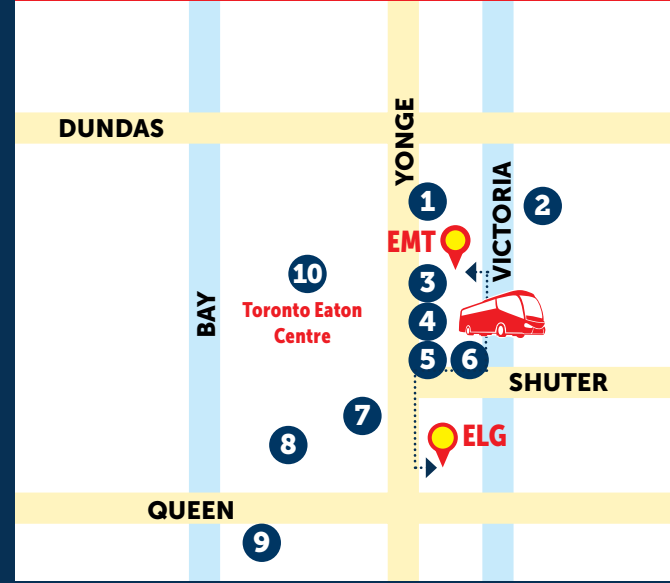

Ed Mirvish Theatre | Elgin Theatre

- 1 3 Brewers
- 2 The Senator
- 3 Tim Hortons
- 4 Paramount Middle Eastern Kitchen
- 5 Burger King
- 6 Fran's Restaurant
- 7 Hendrick's Restaurant & Bar
- 8 Duke of Richmond *
- 9 Bannock *
- 10 Toronto Eaton Centre Food Court:
  - A&W
  - Aroma Espresso Bar
  - Baskin-Robbins
  - Danish Pastry House
  - David's Tea
  - Freshii
  - Jimmy The Greek
  - Jugo Juice
  - McDonald's
  - Mucho Burrito
  - Starbucks
  - Subway
  - Teriyaki Experience
  - The Bagel Stop and more...

* ASK ABOUT SPECIAL **COME FROM AWAY** MENU.