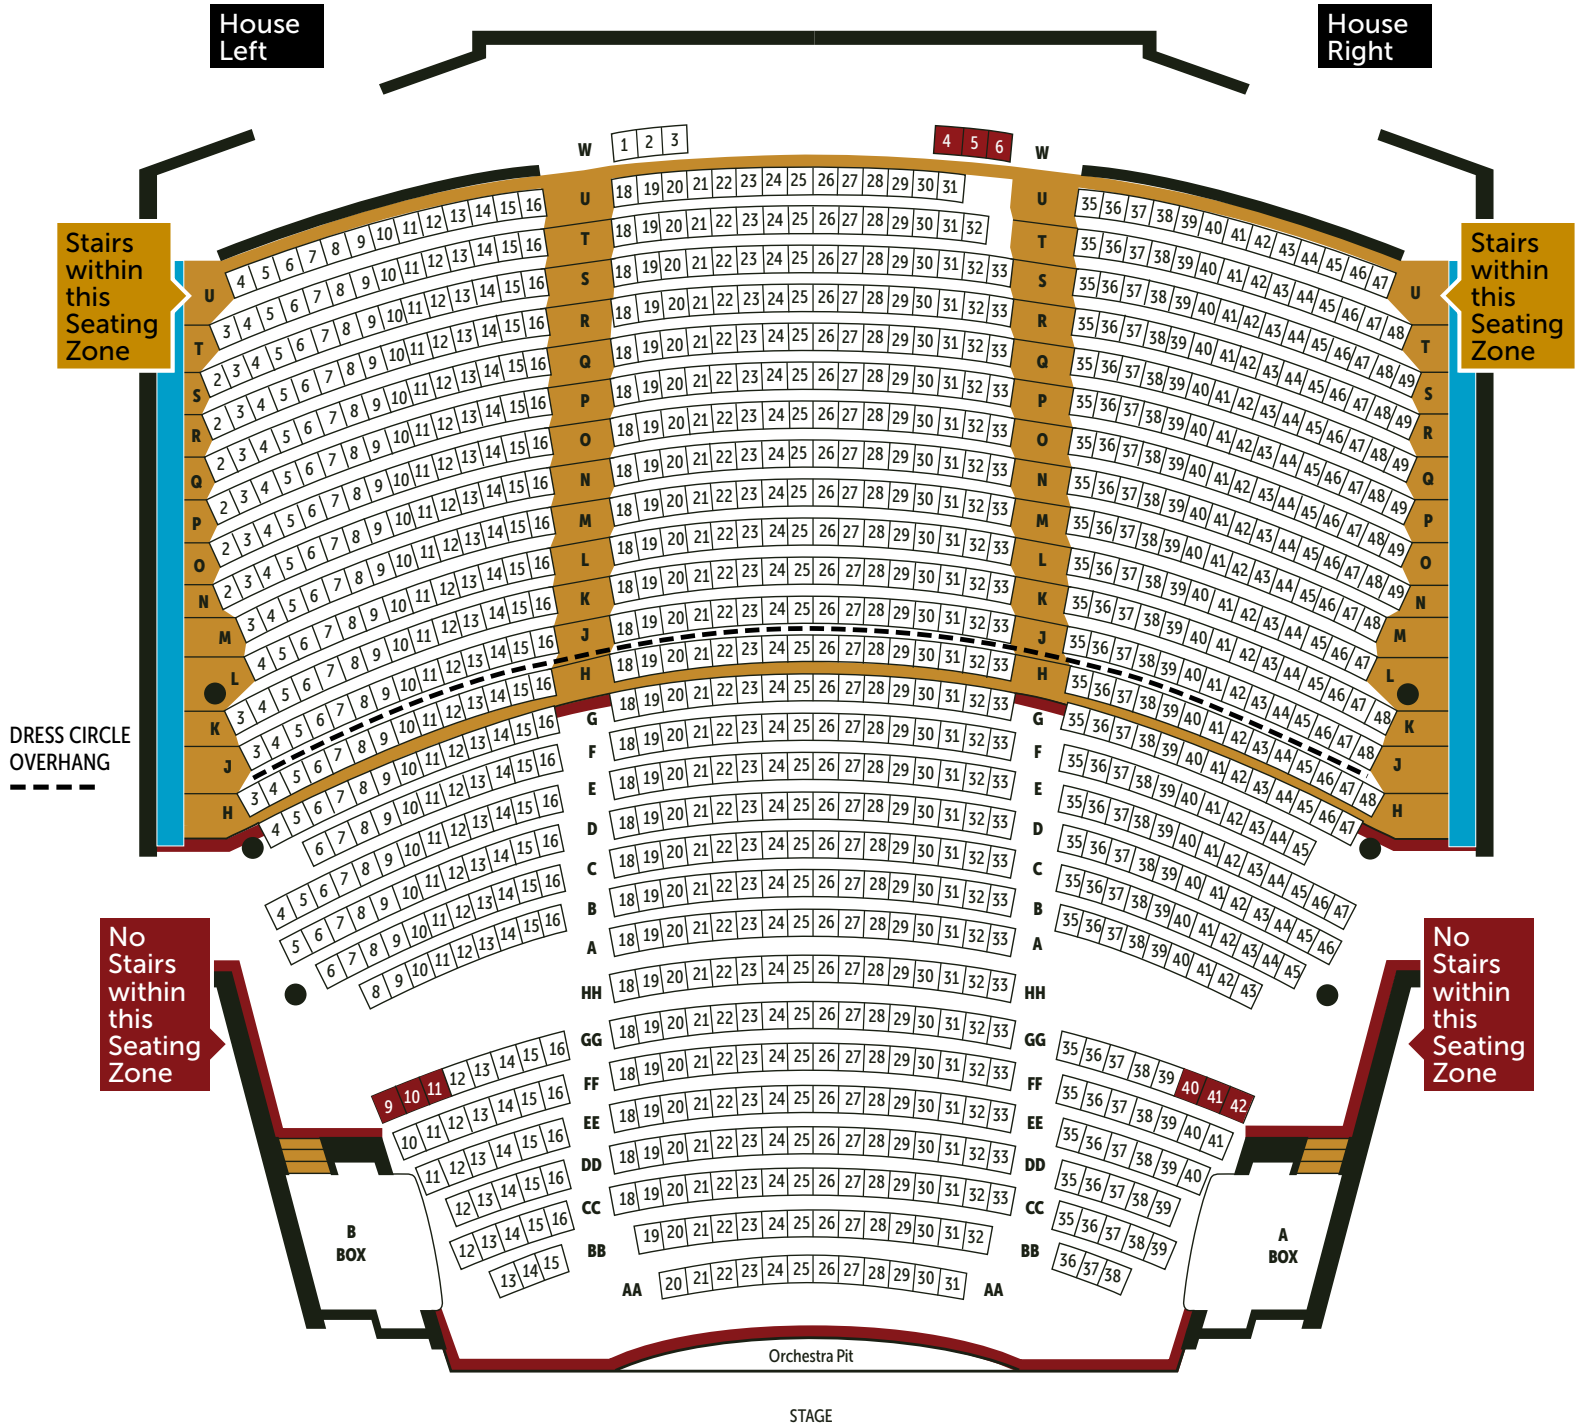

# Princess of Wales Theatre

## ORCHESTRA SEATING MAP

- Access Seating
- Stairs
- Handrails

Please note that only representative arrangements are shown as a guide on this seating map. Seating configuration is subject to change depending on the presentation at the respective theatre and without prior notice. Please refer to [tickets.mirvish.com](https://tickets.mirvish.com) up-to-date seating maps and theatre configurations when purchasing online.

## DRESS CIRCLE SEATING MAP

 Access Seating  Stairs  Handrails

Please note that only representative arrangements are shown as a guide on this seating map. Seating configuration is subject to change depending on the presentation at the respective theatre and without prior notice. Please refer to [tickets.mirvish.com](https://tickets.mirvish.com) up-to-date seating maps and theatre configurations when purchasing online.

## BALCONY SEATING MAP

 Access Seating  Stairs  Handrails

Please note that only representative arrangements are shown as a guide on this seating map. Seating configuration is subject to change depending on the presentation at the respective theatre and without prior notice. Please refer to [tickets.mirvish.com](https://tickets.mirvish.com) up-to-date seating maps and theatre configurations when purchasing online.