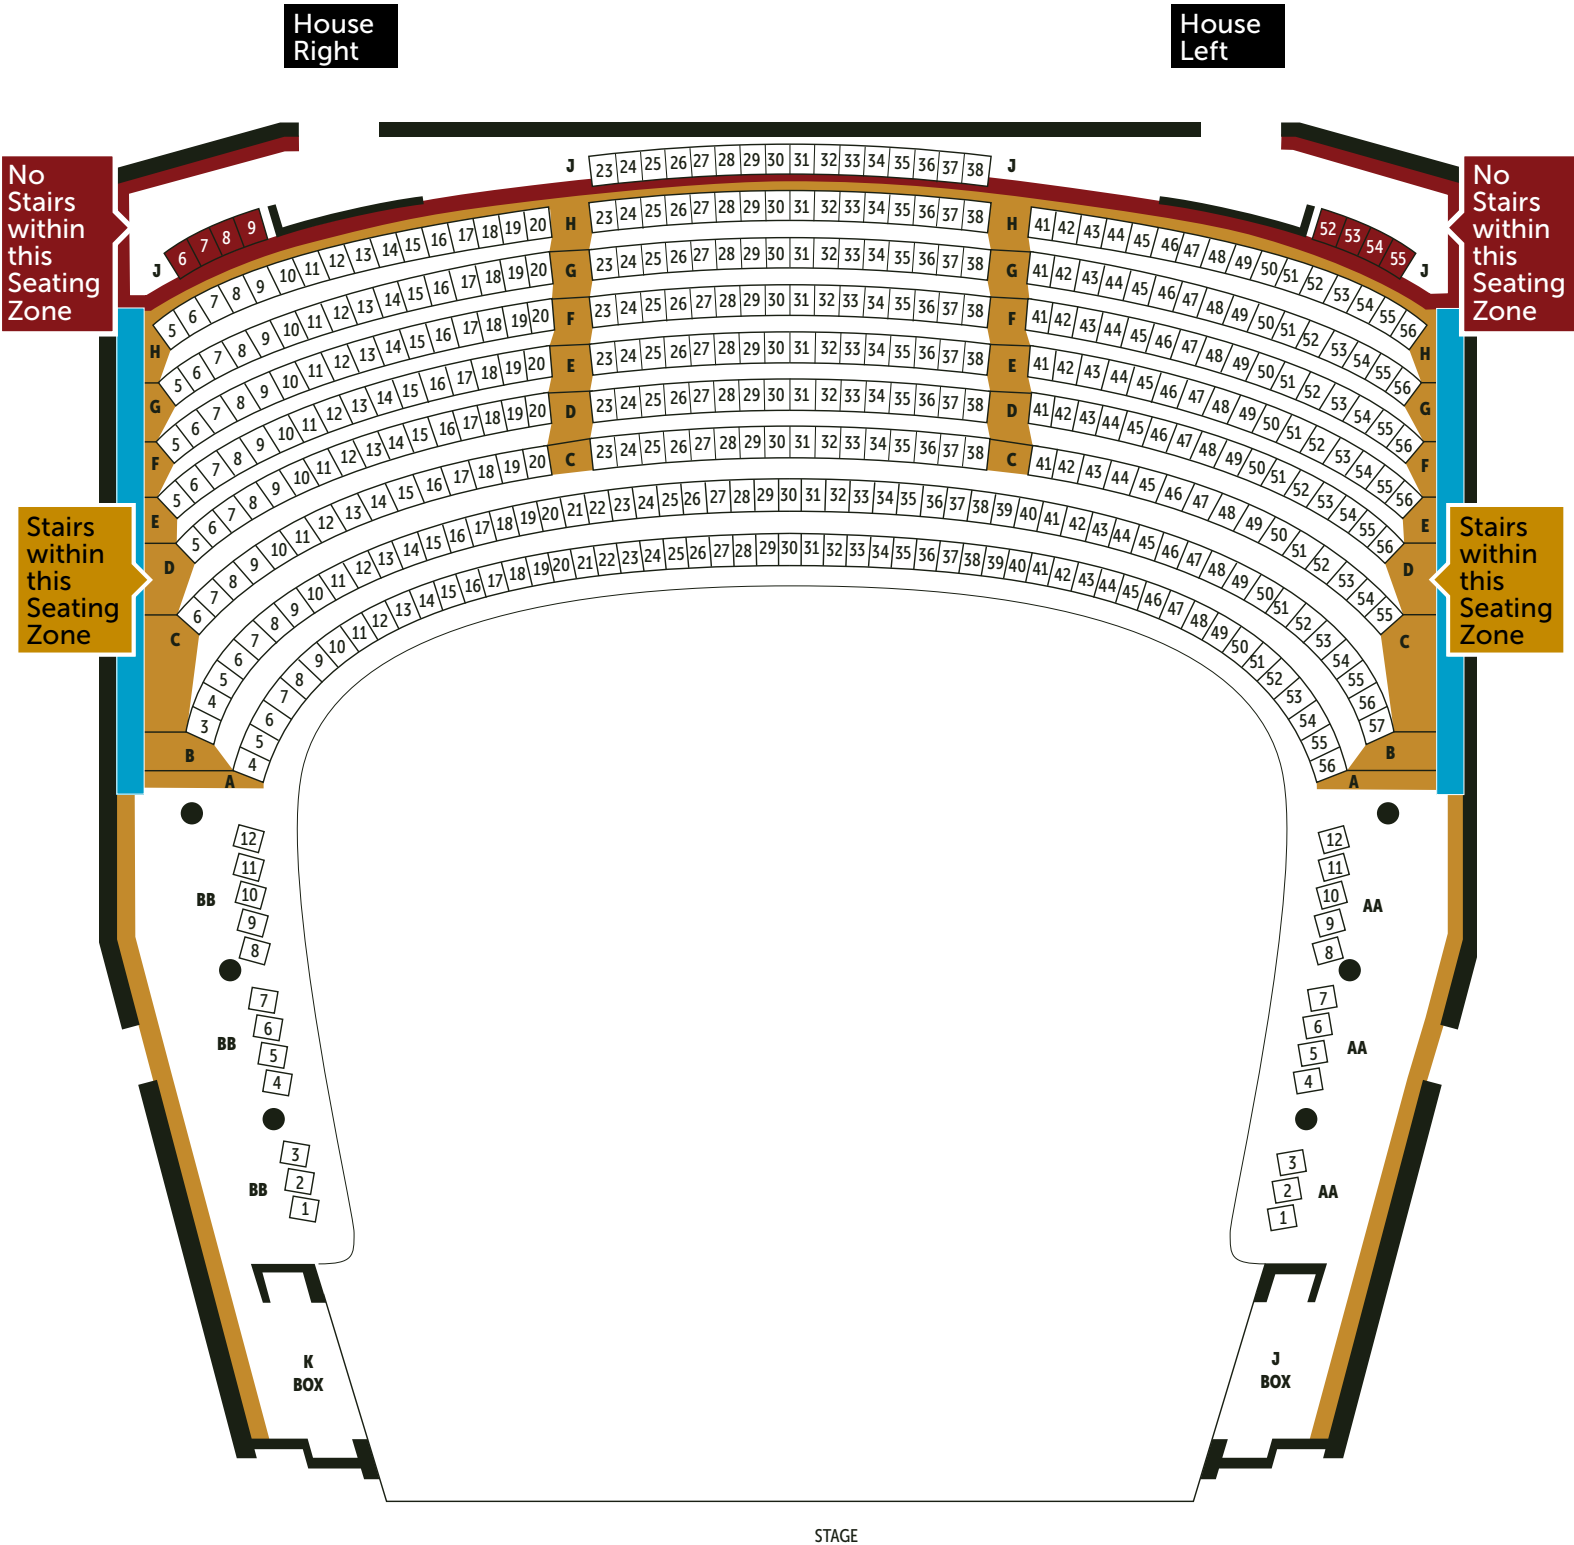

## ORCHESTRA SEATING MAP

- Access Seating
- Stairs
- Handrails

Please note that only representative arrangements are shown as a guide on this seating map. Seating configuration is subject to change depending on the presentation at the respective theatre and without prior notice. Please refer to [tickets.mirvish.com](https://tickets.mirvish.com) up-to-date seating maps and theatre configurations when purchasing online.

## DRESS CIRCLE SEATING MAP

 Access Seating  Stairs  Handrails

Please note that only representative arrangements are shown as a guide on this seating map. Seating configuration is subject to change depending on the presentation at the respective theatre and without prior notice. Please refer to [tickets.mirvish.com](https://tickets.mirvish.com) up-to-date seating maps and theatre configurations when purchasing online.

## BALCONY SEATING MAP

 Access Seating  Stairs  Handrails

Please note that only representative arrangements are shown as a guide on this seating map. Seating configuration is subject to change depending on the presentation at the respective theatre and without prior notice. Please refer to [tickets.mirvish.com](https://tickets.mirvish.com) up-to-date seating maps and theatre configurations when purchasing online.