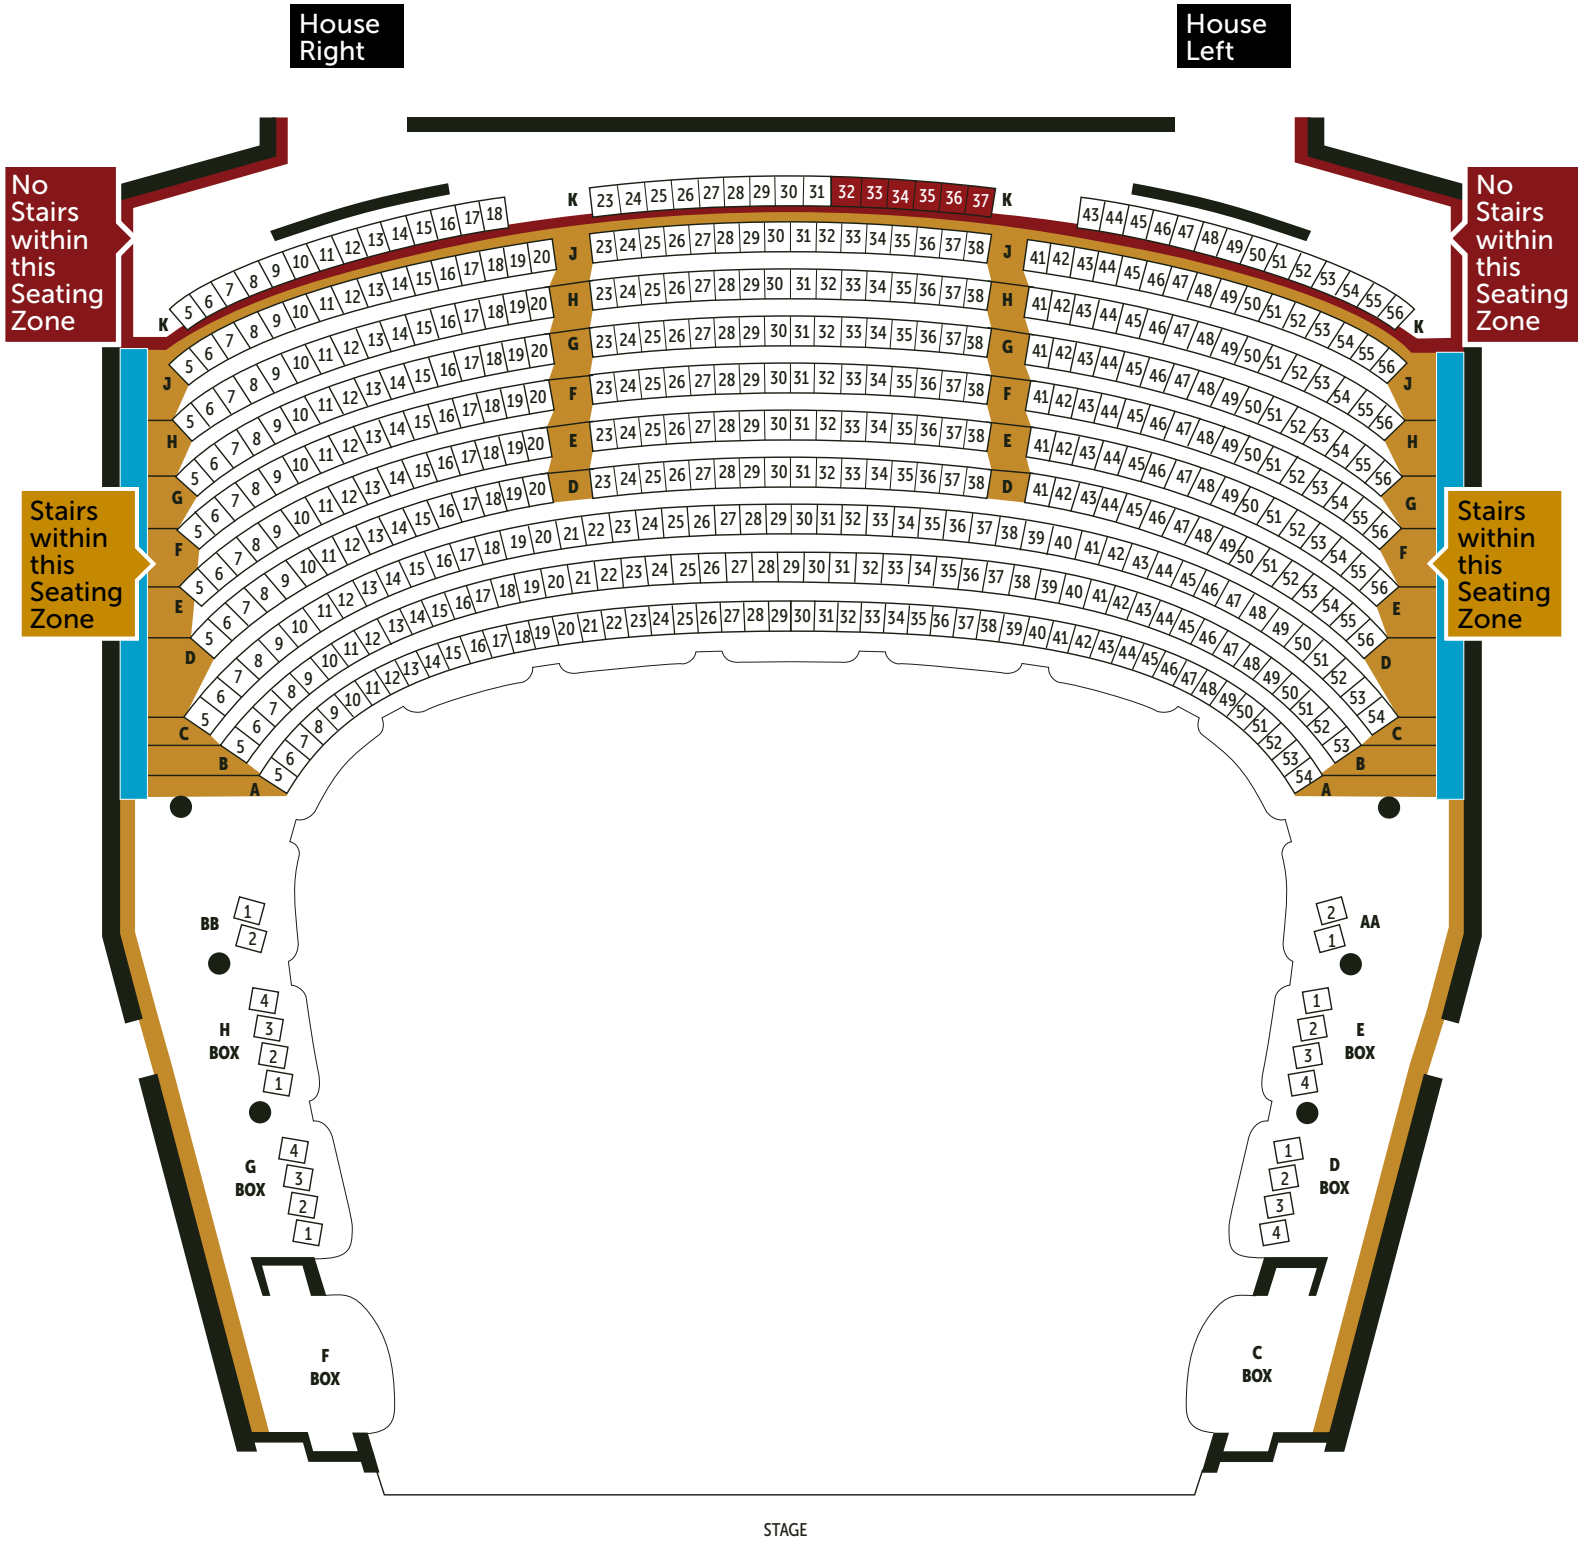

## ORCHESTRA SEATING MAP

- Access Seating
- Stairs
- Handrails

Please note that only representative arrangements are shown as a guide on this seating map. Seating configuration is subject to change depending on the presentation at the respective theatre and without prior notice. Please refer to [tickets.mirvish.com](https://tickets.mirvish.com) up-to-date seating maps and theatre configurations when purchasing online.

## DRESS CIRCLE SEATING MAP

 Access Seating  Stairs  Handrails

Please note that only representative arrangements are shown as a guide on this seating map. Seating configuration is subject to change depending on the presentation at the respective theatre and without prior notice. Please refer to [tickets.mirvish.com](https://tickets.mirvish.com) up-to-date seating maps and theatre configurations when purchasing online.

## BALCONY SEATING MAP

 Access Seating  Stairs  Handrails

Please note that only representative arrangements are shown as a guide on this seating map. Seating configuration is subject to change depending on the presentation at the respective theatre and without prior notice. Please refer to [tickets.mirvish.com](https://tickets.mirvish.com) up-to-date seating maps and theatre configurations when purchasing online.