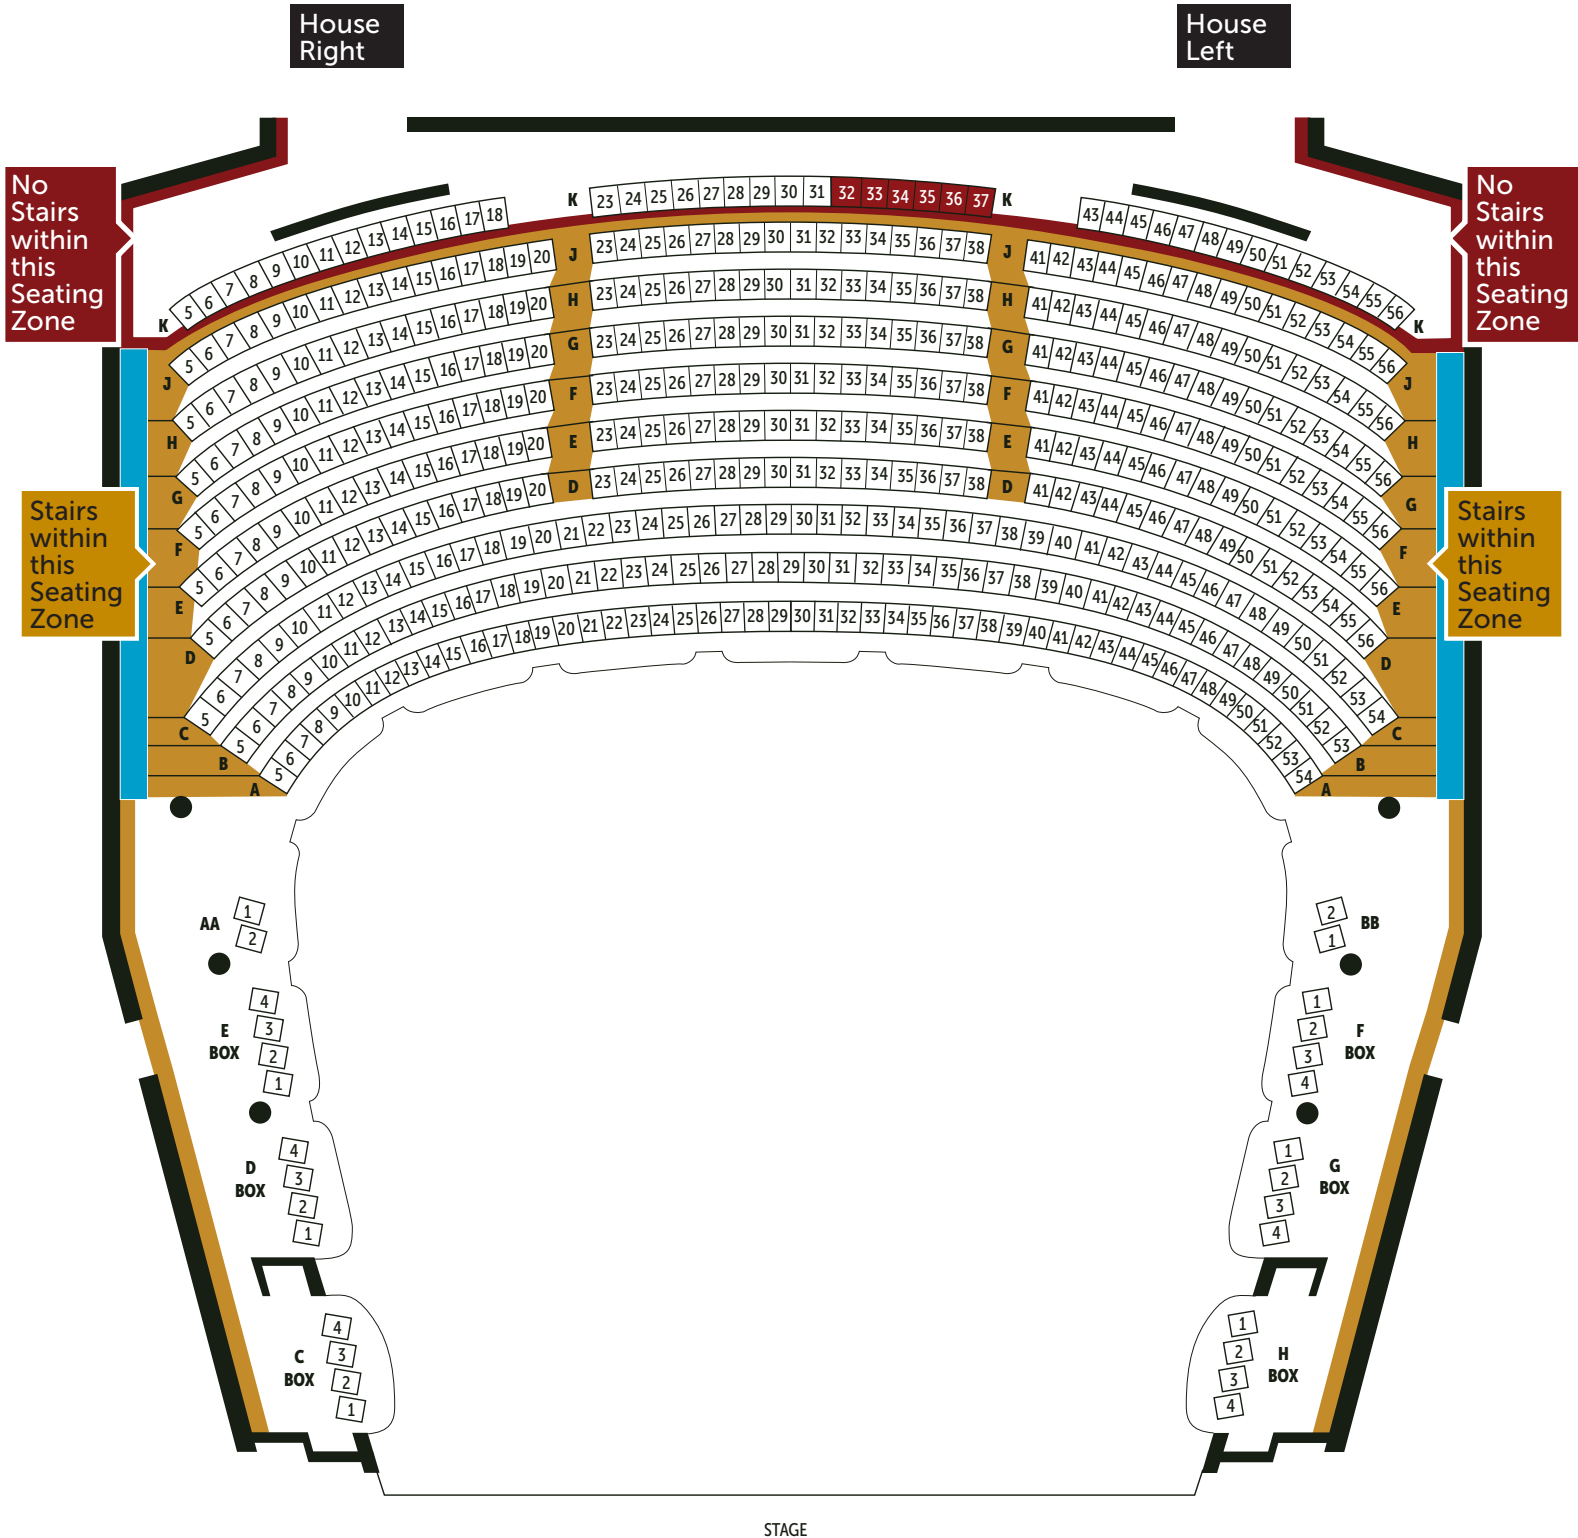

Princess of Wales Theatre

ORCHESTRA SEATING MAP

- Access Seating
- Stairs
- Handrails

Please note that only representative arrangements are shown as a guide on this seating map. Seating configuration is subject to change depending on the presentation at the respective theatre and without prior notice. Please refer to tickets.mirvish.com up-to-date seating maps and theatre configurations when purchasing online.

Princess of Wales Theatre

DRESS CIRCLE SEATING MAP

 Access Seating  Stairs  Handrails

Please note that only representative arrangements are shown as a guide on this seating map. Seating configuration is subject to change depending on the presentation at the respective theatre and without prior notice. Please refer to tickets.mirvish.com up-to-date seating maps and theatre configurations when purchasing online.

Princess of Wales Theatre

BALCONY SEATING MAP

- ♿ Access Seating
- 🪜 Stairs
- 🚪 Handrails

Please note that only representative arrangements are shown as a guide on this seating map. Seating configuration is subject to change depending on the presentation at the respective theatre and without prior notice. Please refer to tickets.mirvish.com up-to-date seating maps and theatre configurations when purchasing online.