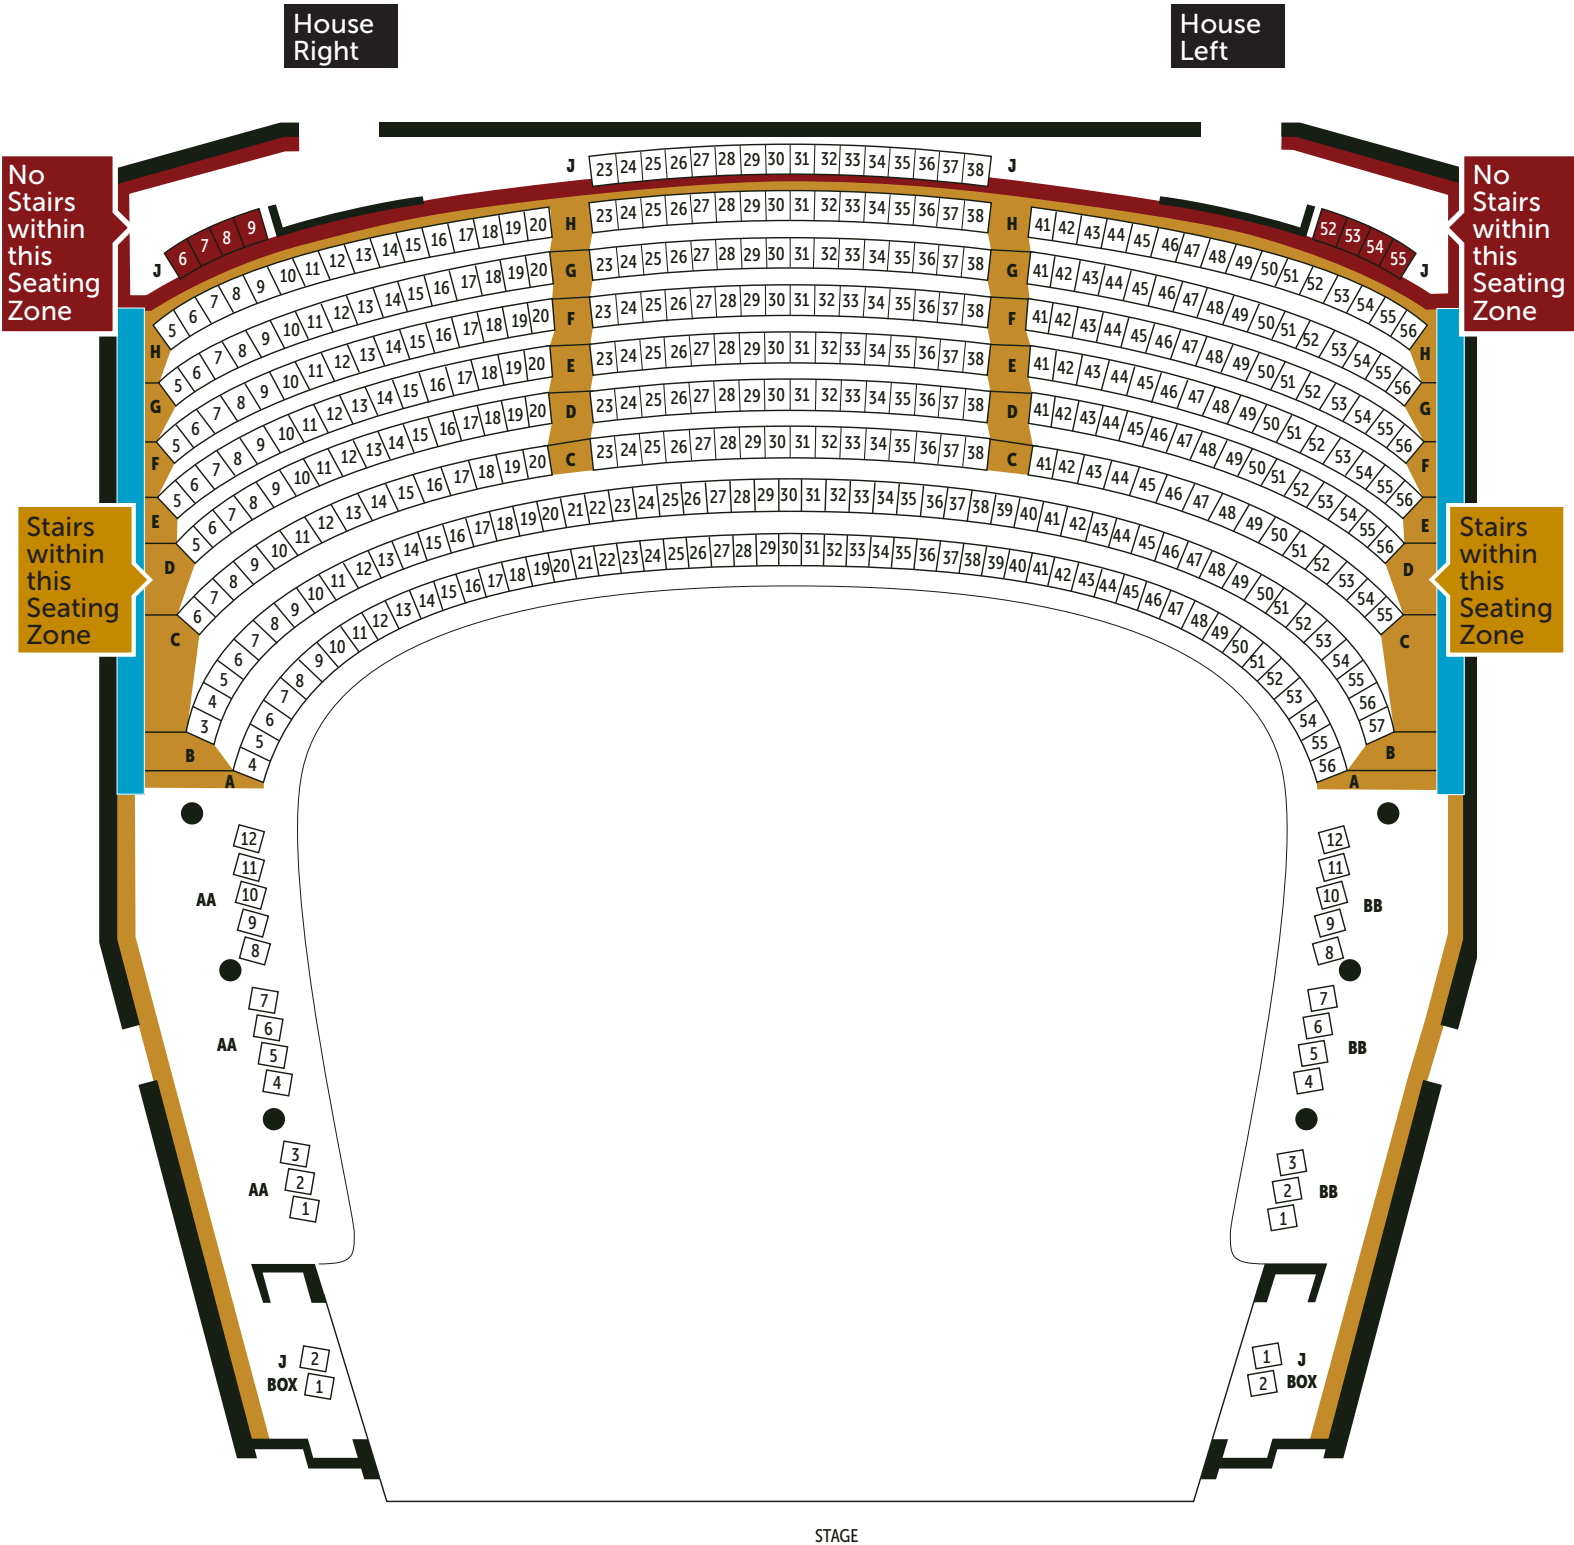

Princess of Wales Theatre

ORCHESTRA SEATING MAP

- Access Seating
- Stairs
- Handrails

Please note that only representative arrangements are shown as a guide on this seating map. Seating configuration is subject to change depending on the presentation at the respective theatre and without prior notice. Please refer to tickets.mirvish.com up-to-date seating maps and theatre configurations when purchasing online.

Princess of Wales Theatre

DRESS CIRCLE SEATING MAP

 Access Seating  Stairs  Handrails

Please note that only representative arrangements are shown as a guide on this seating map. Seating configuration is subject to change depending on the presentation at the respective theatre and without prior notice. Please refer to tickets.mirvish.com up-to-date seating maps and theatre configurations when purchasing online.

Princess of Wales Theatre

BALCONY SEATING MAP

- ♿ Access Seating
- 🪜 Stairs
- 🚪 Handrails

Please note that only representative arrangements are shown as a guide on this seating map. Seating configuration is subject to change depending on the presentation at the respective theatre and without prior notice. Please refer to tickets.mirvish.com up-to-date seating maps and theatre configurations when purchasing online.