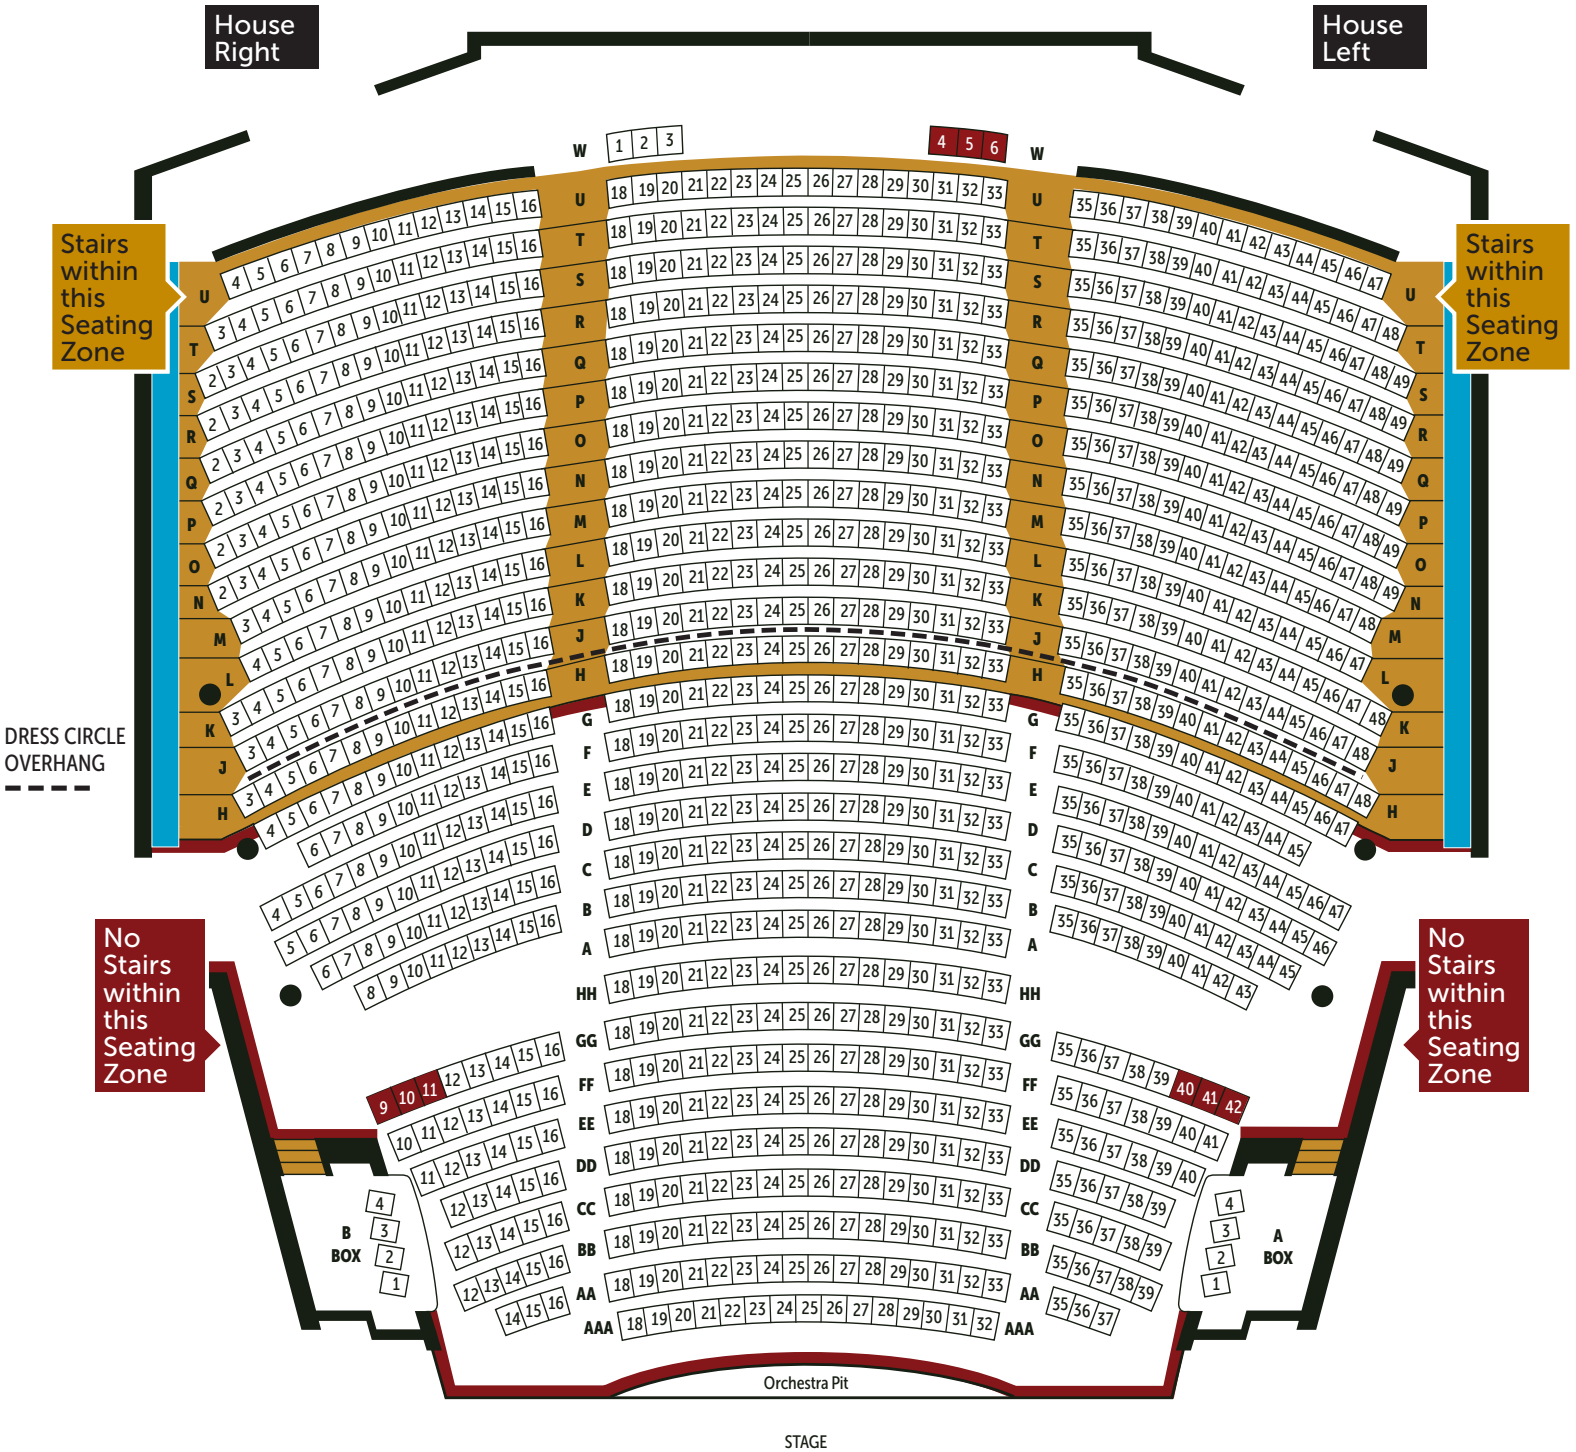

Princess of Wales Theatre

ORCHESTRA SEATING MAP

- Access Seating
- Stairs
- Handrails

Please note that only representative arrangements are shown as a guide on this seating map. Seating configuration is subject to change depending on the presentation at the respective theatre and without prior notice. Please refer to tickets.mirvish.com up-to-date seating maps and theatre configurations when purchasing online.

Princess of Wales Theatre

DRESS CIRCLE SEATING MAP

 Access Seating  Stairs  Handrails

Please note that only representative arrangements are shown as a guide on this seating map. Seating configuration is subject to change depending on the presentation at the respective theatre and without prior notice. Please refer to tickets.mirvish.com up-to-date seating maps and theatre configurations when purchasing online.

Princess of Wales Theatre

BALCONY SEATING MAP

- ♿ Access Seating
- 🪜 Stairs
- 🚪 Handrails

Please note that only representative arrangements are shown as a guide on this seating map. Seating configuration is subject to change depending on the presentation at the respective theatre and without prior notice. Please refer to tickets.mirvish.com up-to-date seating maps and theatre configurations when purchasing online.