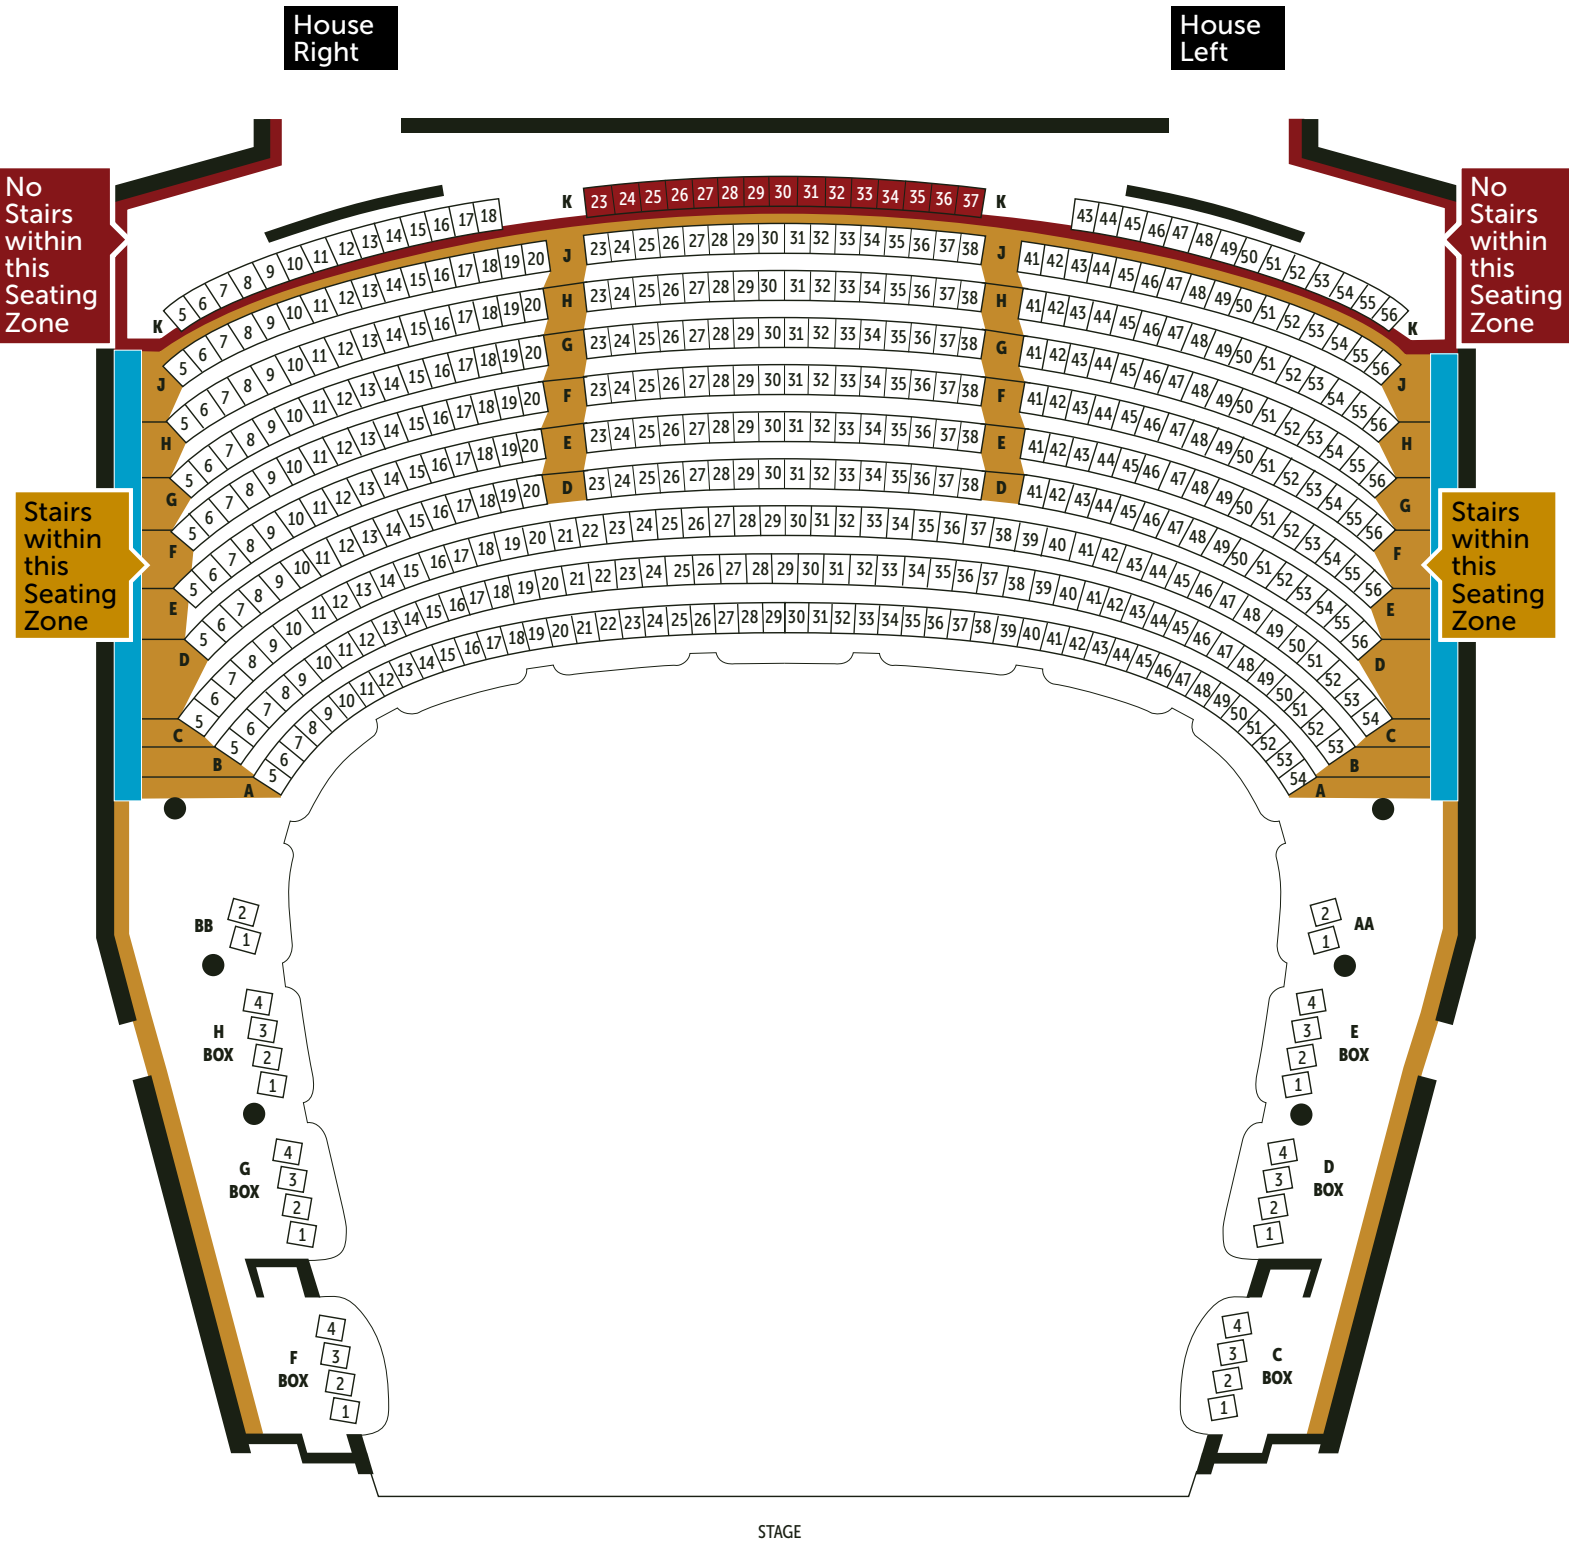

Princess of Wales Theatre

ORCHESTRA SEATING MAP

Access Seating

Stairs

Handrails

Princess of Wales Theatre

DRESS CIRCLE SEATING MAP

Access Seating

Stairs

Handrails

Princess of Wales Theatre

BALCONY SEATING MAP

STAGE

Access Seating

Stairs

Handrails