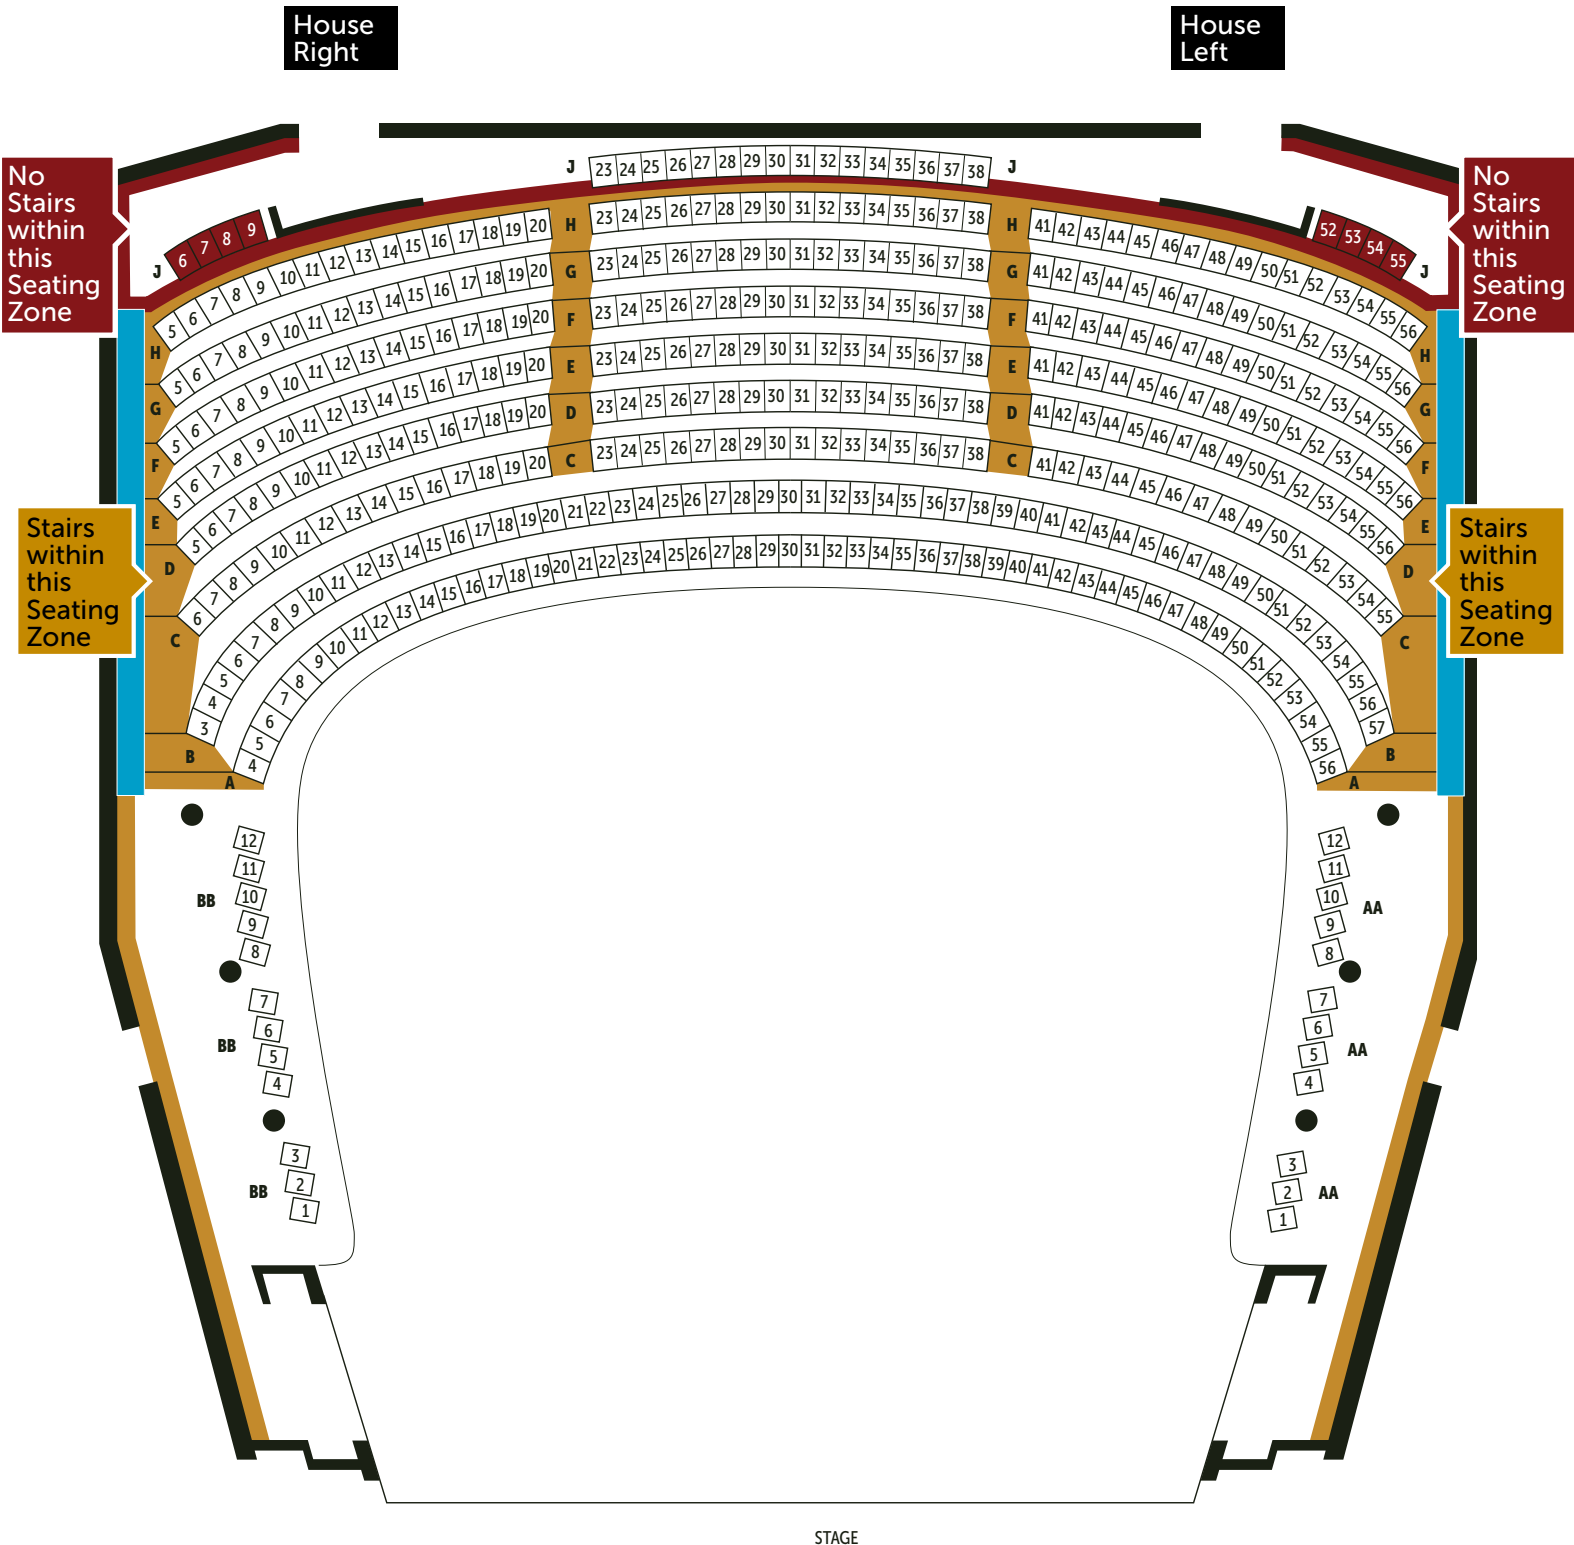

Princess of Wales Theatre

ORCHESTRA SEATING MAP

Access Seating

Stairs

Handrails

Princess of Wales Theatre

DRESS CIRCLE SEATING MAP

Access Seating

Stairs

Handrails

Princess of Wales Theatre

BALCONY SEATING MAP

STAGE

Access Seating

Stairs

Handrails