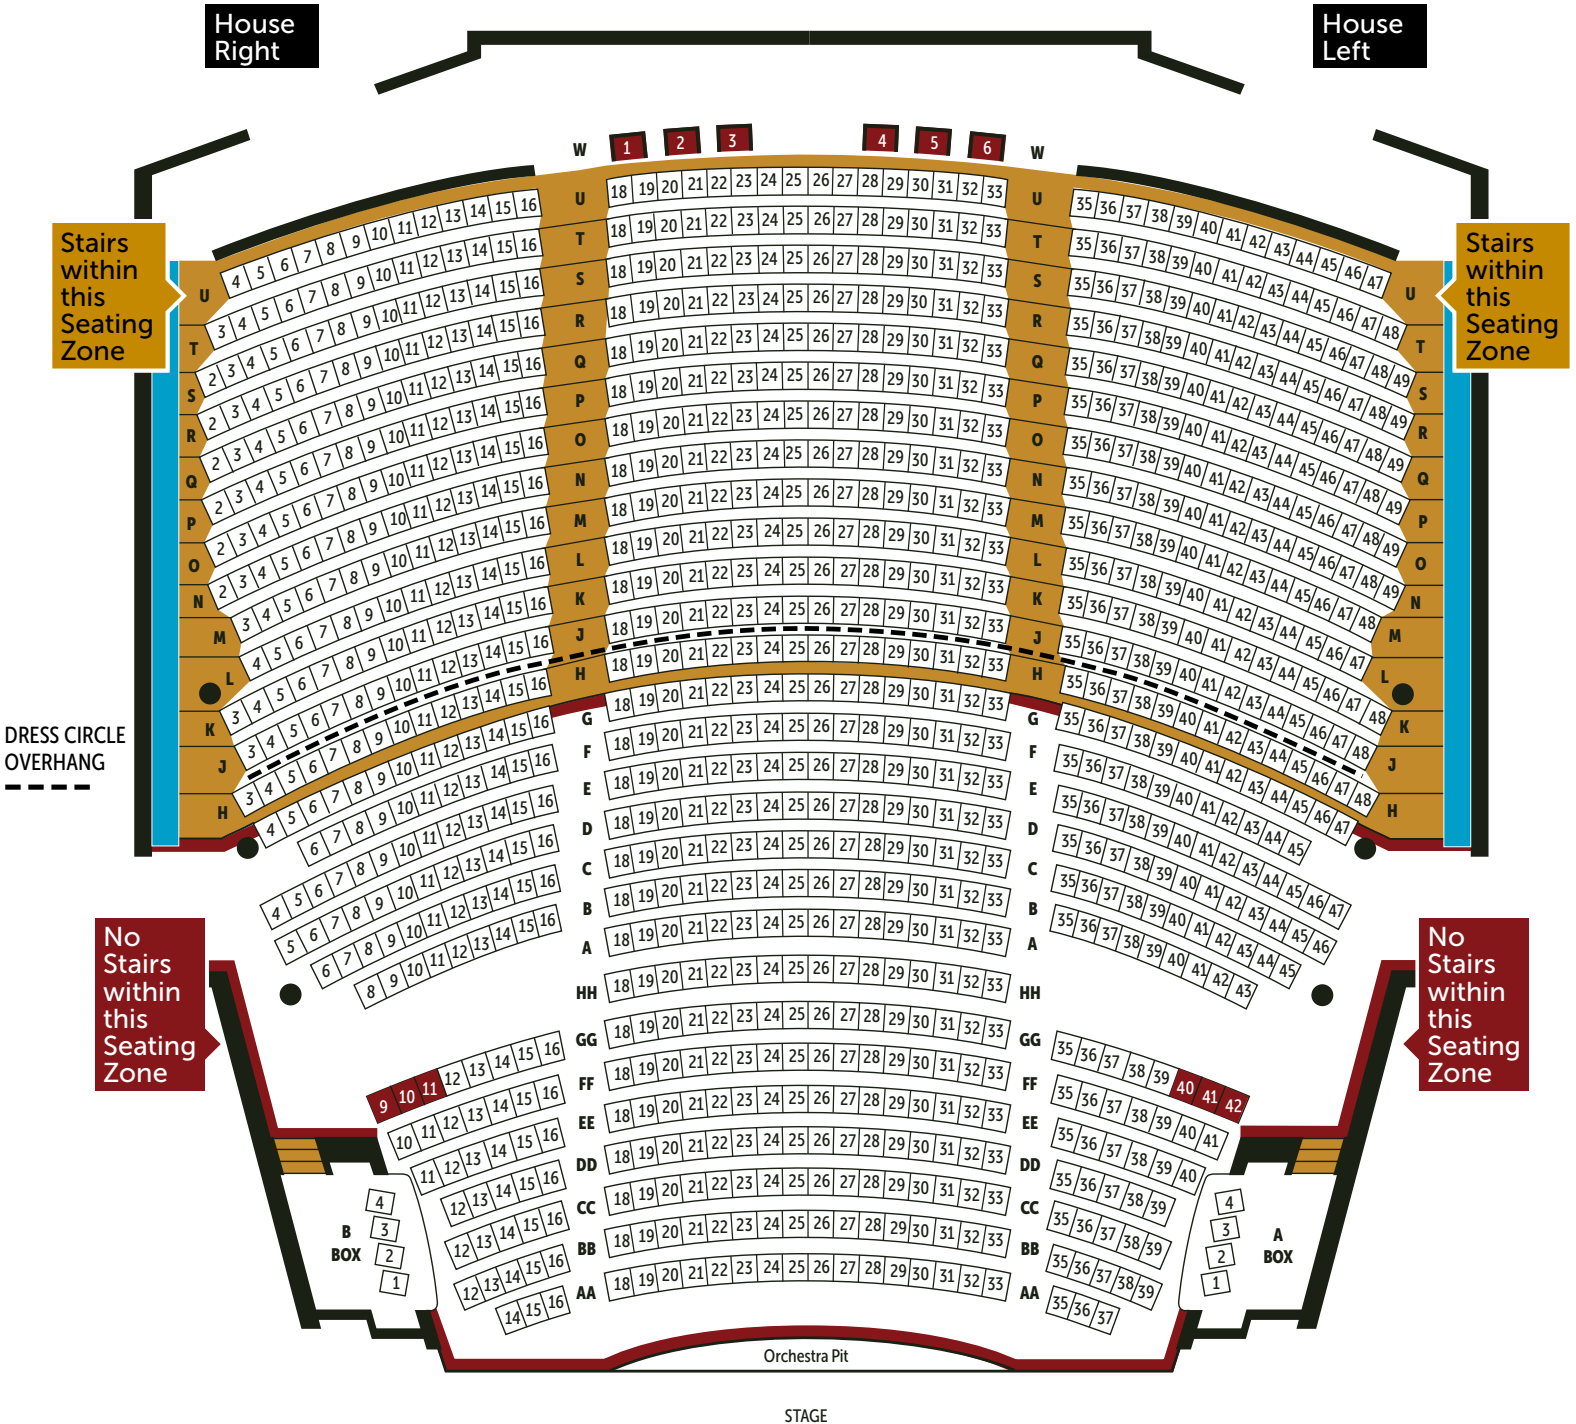

Princess of Wales Theatre

ORCHESTRA SEATING MAP

Access Seating

Stairs

Handrails

Princess of Wales Theatre

DRESS CIRCLE SEATING MAP

Access Seating

Stairs

Handrails

Princess of Wales Theatre

BALCONY SEATING MAP

STAGE

Access Seating

Stairs

Handrails