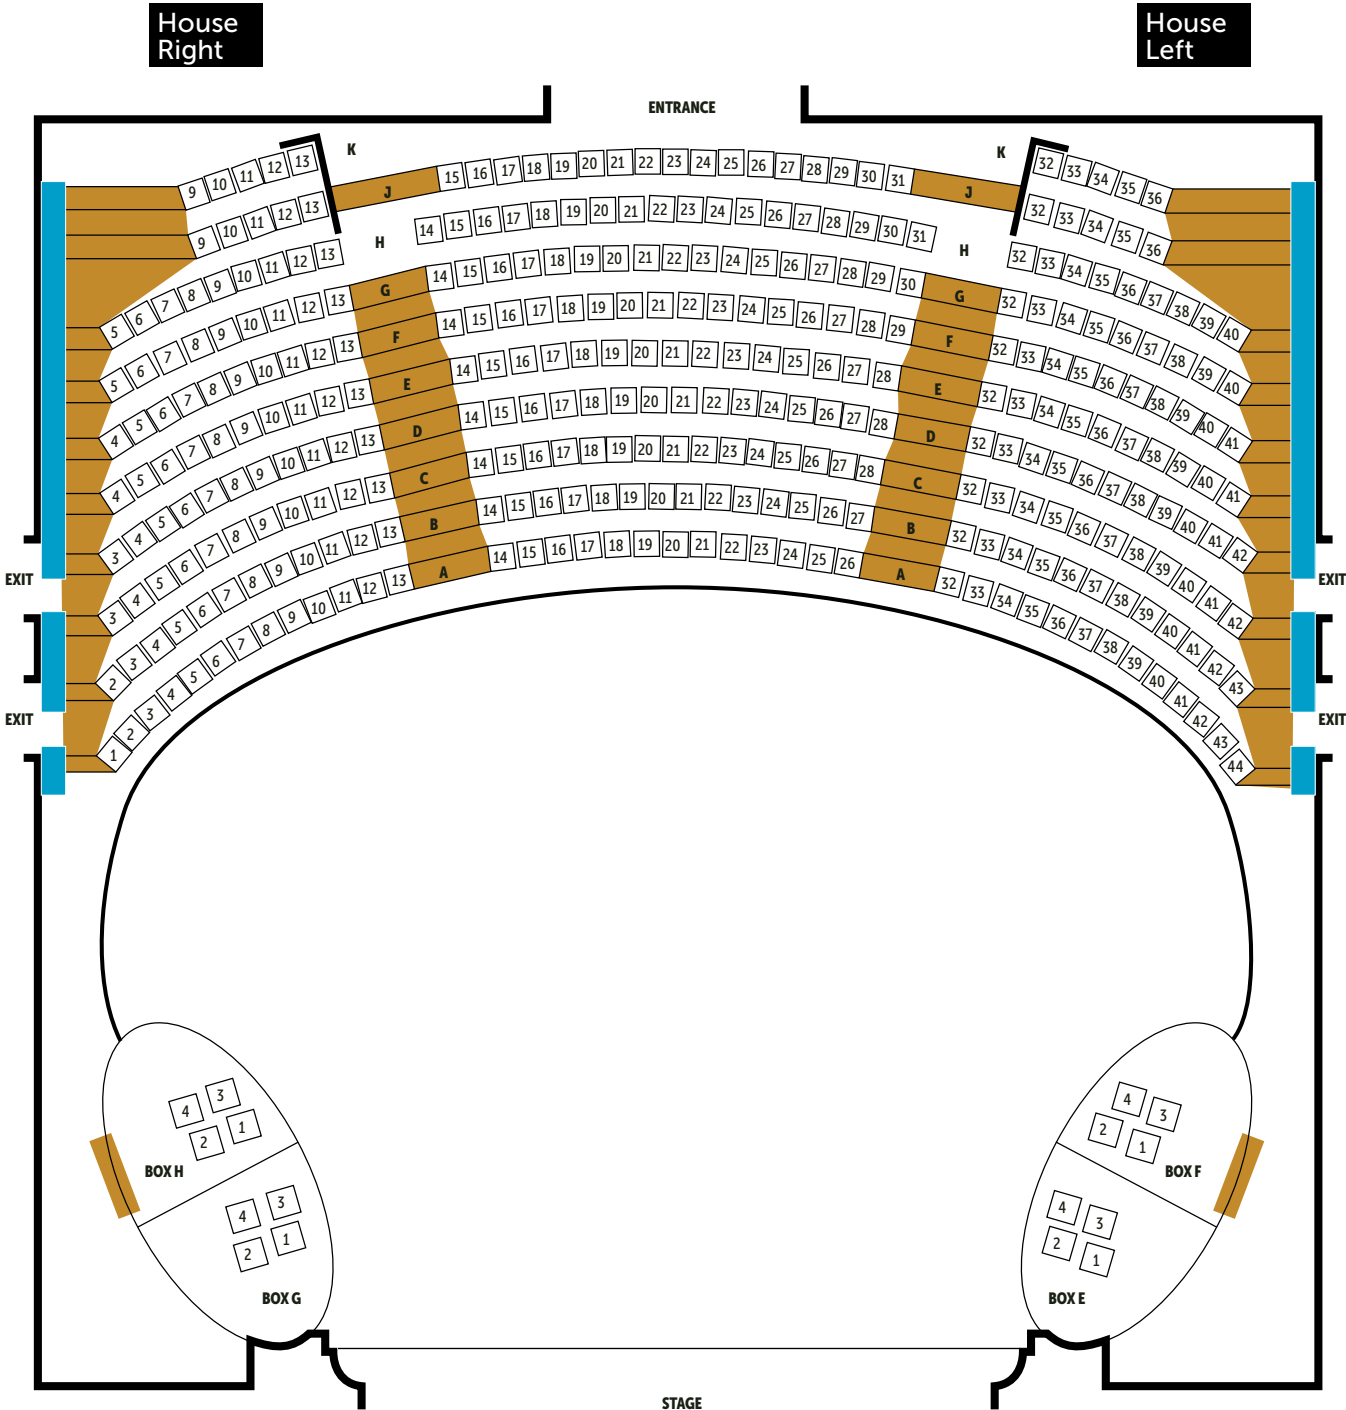

Royal Alexandra Theatre

ORCHESTRA SEATING MAP

House Right

House Left

ENTRANCE

Access Seating

Royal Alexandra Theatre

DRESS CIRCLE SEATING MAP

Stairs

Handrails

Royal Alexandra Theatre

BALCONY SEATING MAP

Stairs

Handrails/Handholds