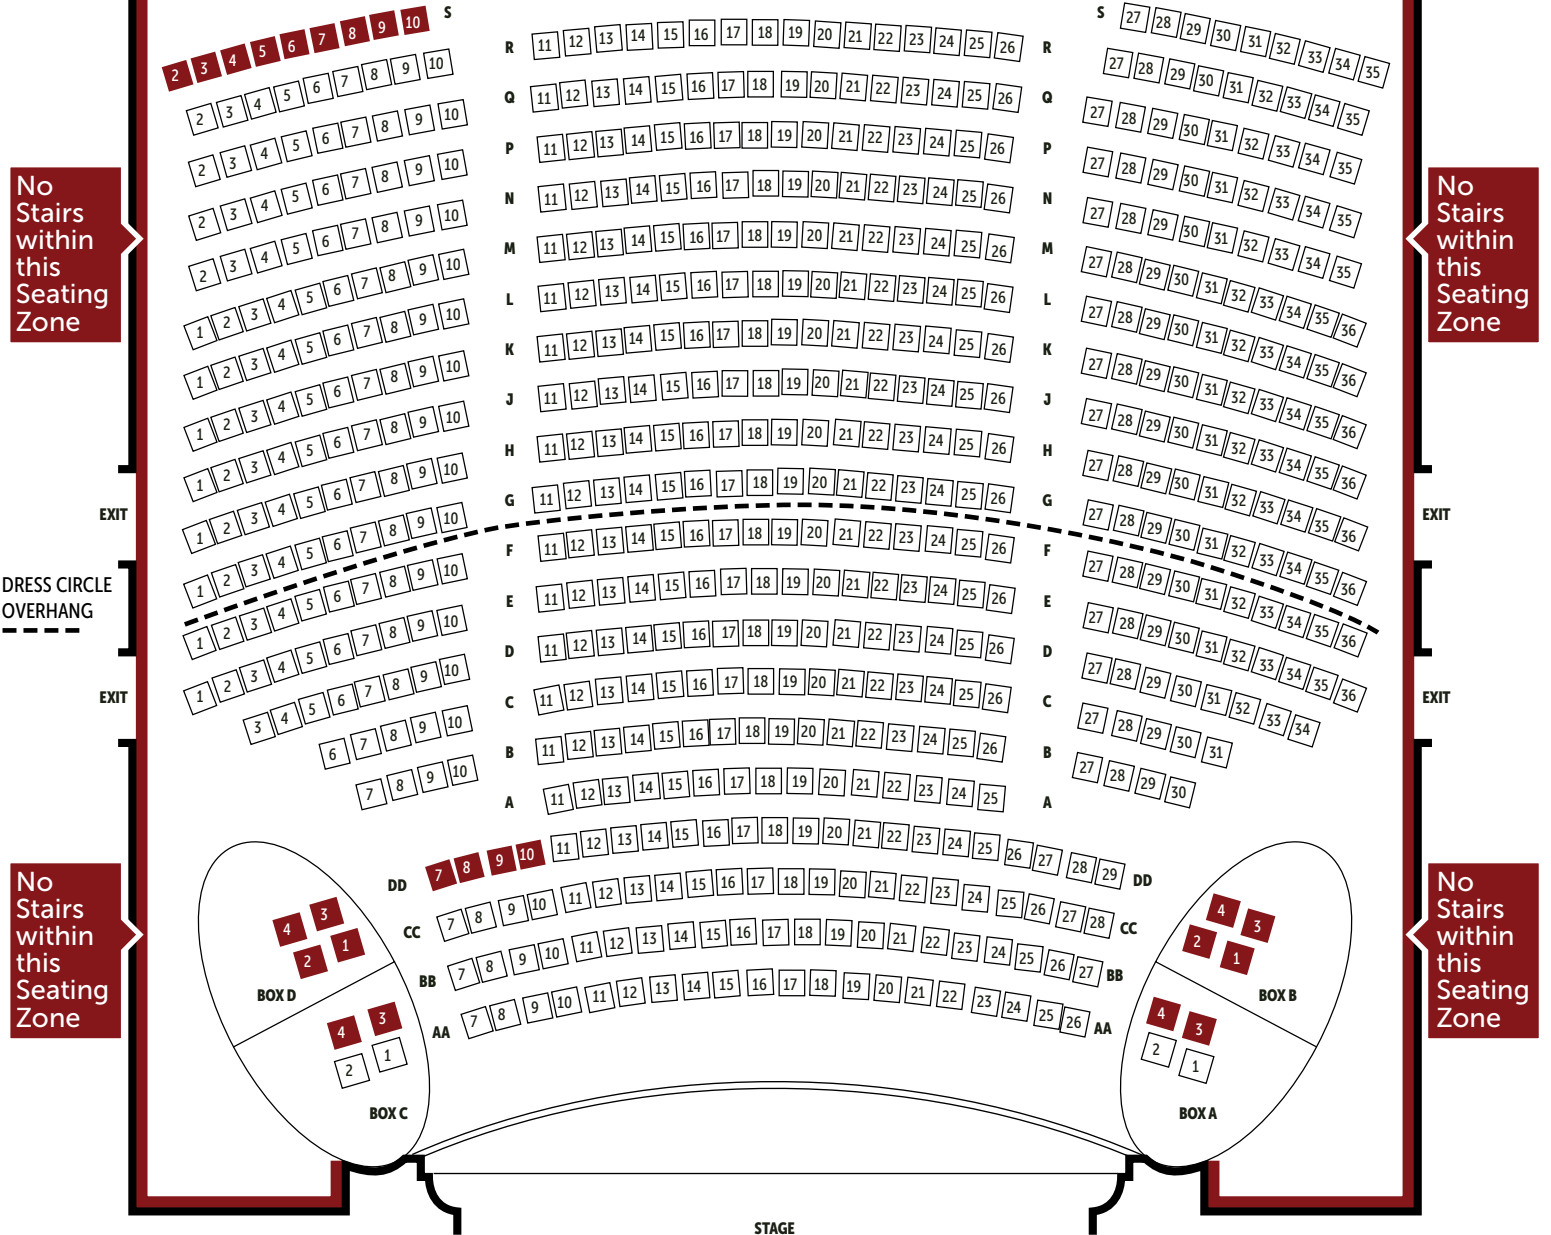

Royal Alexandra Theatre

ORCHESTRA SEATING MAP

House Right

House Left

ENTRANCE

Access Seating

Royal Alexandra Theatre

DRESS CIRCLE SEATING MAP

Stairs

Handrails

Royal Alexandra Theatre

BALCONY SEATING MAP

Stairs

Handrails/Handholds