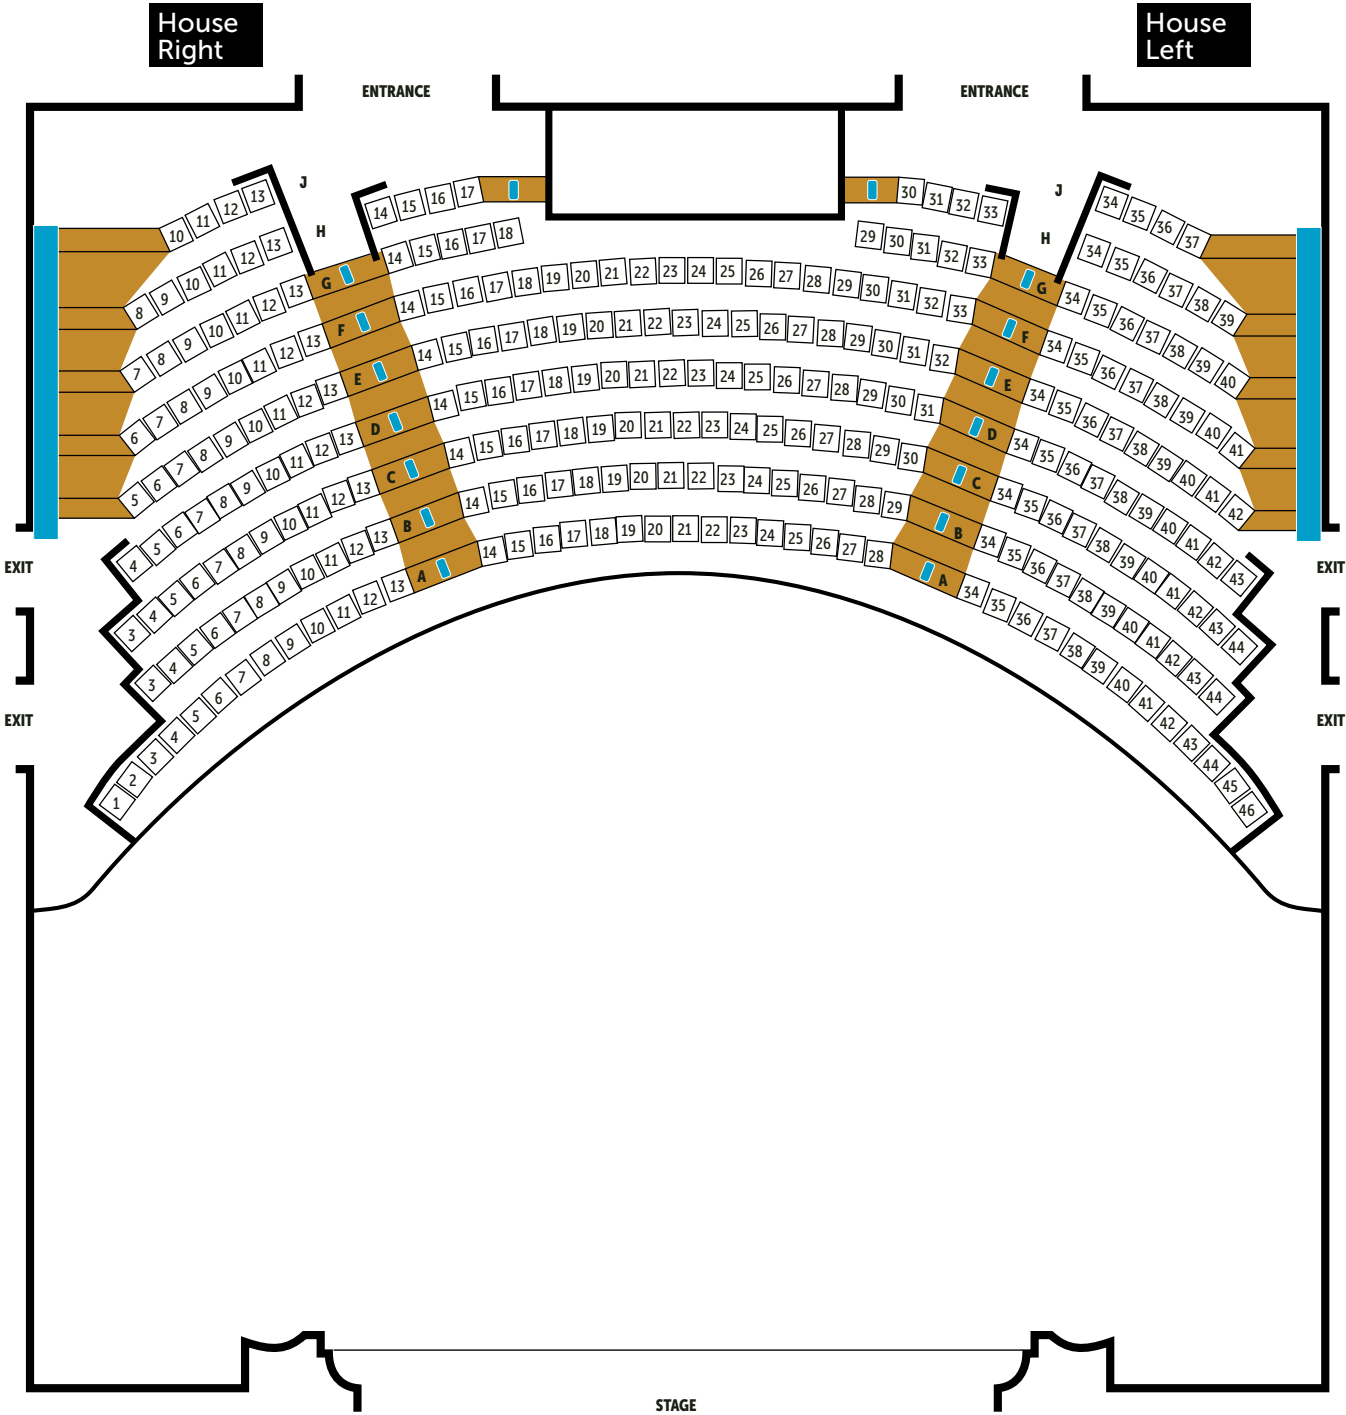

Royal Alexandra Theatre

ORCHESTRA SEATING MAP

House Right

House Left

ENTRANCE

Access Seating

Royal Alexandra Theatre

DRESS CIRCLE SEATING MAP

Stairs

Handrails

Royal Alexandra Theatre

BALCONY SEATING MAP

Stairs

Handrails/Handholds