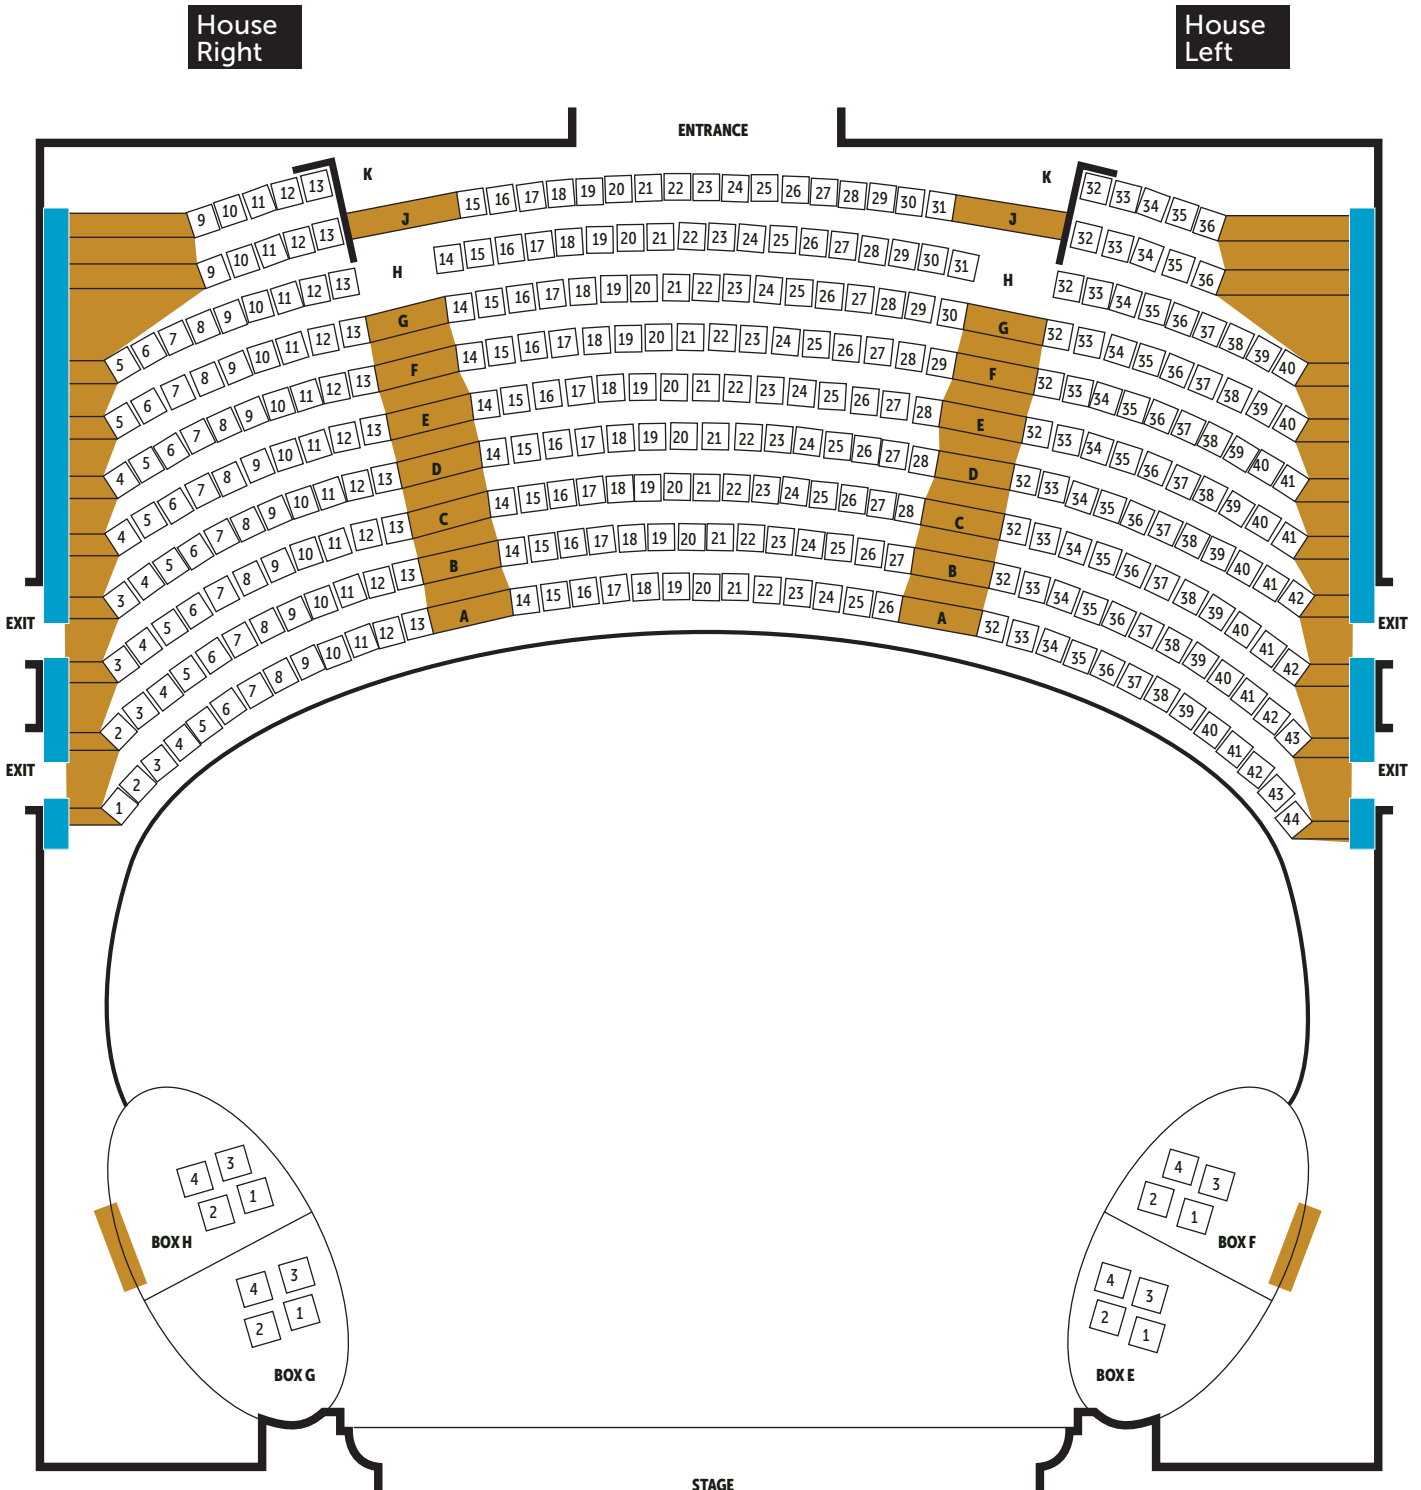

## ORCHESTRA SEATING MAP

House Right

House Left

Access Seating

Please note that only representative arrangements are shown as a guide on this seating map. Seating configuration is subject to change depending on the presentation at the respective theatre and without prior notice. Please refer to [tickets.mirvish.com](https://tickets.mirvish.com) up-to-date seating maps and theatre configurations when purchasing online.

# Royal Alexandra Theatre

## DRESS CIRCLE SEATING MAP

Please note that only representative arrangements are shown as a guide on this seating map. Seating configuration is subject to change depending on the presentation at the respective theatre and without prior notice. Please refer to [tickets.mirvish.com](https://tickets.mirvish.com) up-to-date seating maps and theatre configurations when purchasing online.