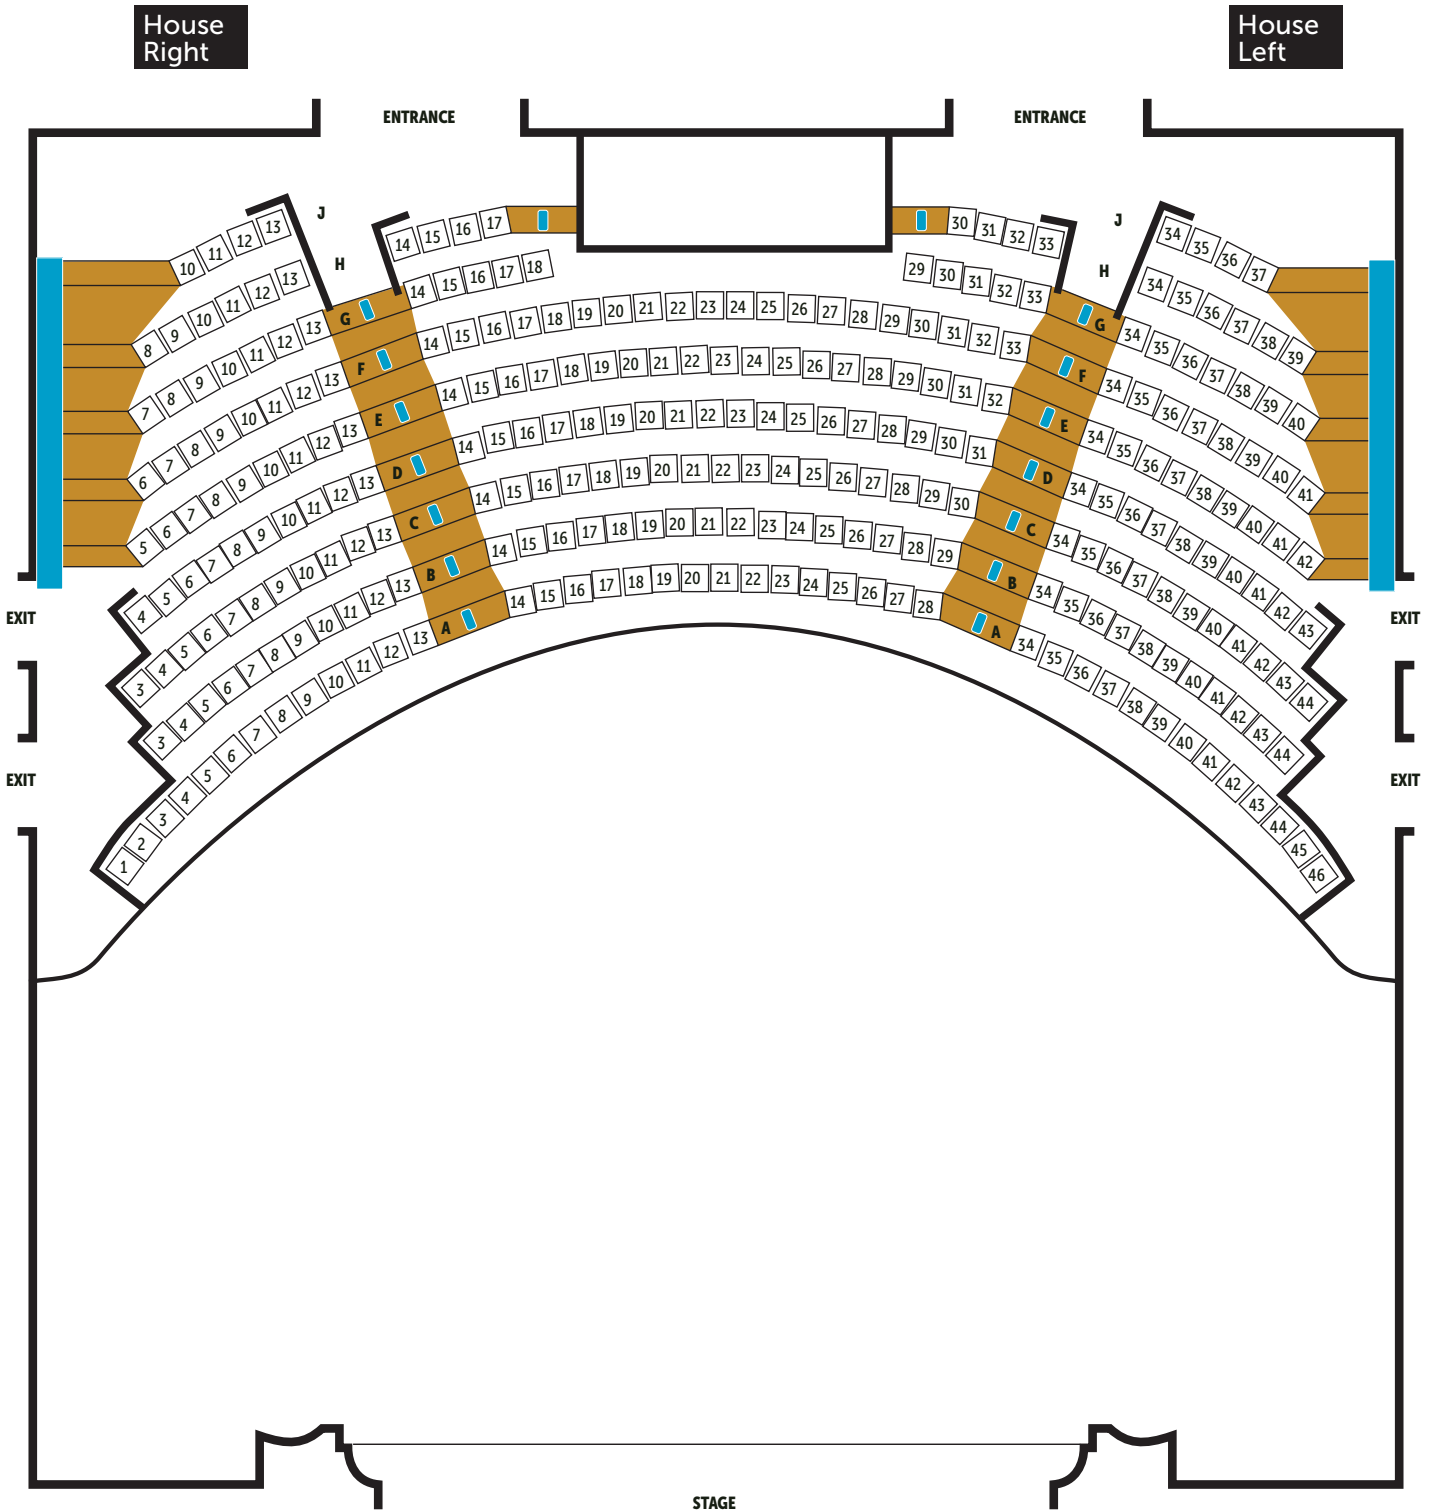

Royal Alexandra Theatre

BALCONY SEATING MAP

Please note that only representative arrangements are shown as a guide on this seating map. Seating configuration is subject to change depending on the presentation at the respective theatre and without prior notice. Please refer to tickets.mirvish.com up-to-date seating maps and theatre configurations when purchasing online.