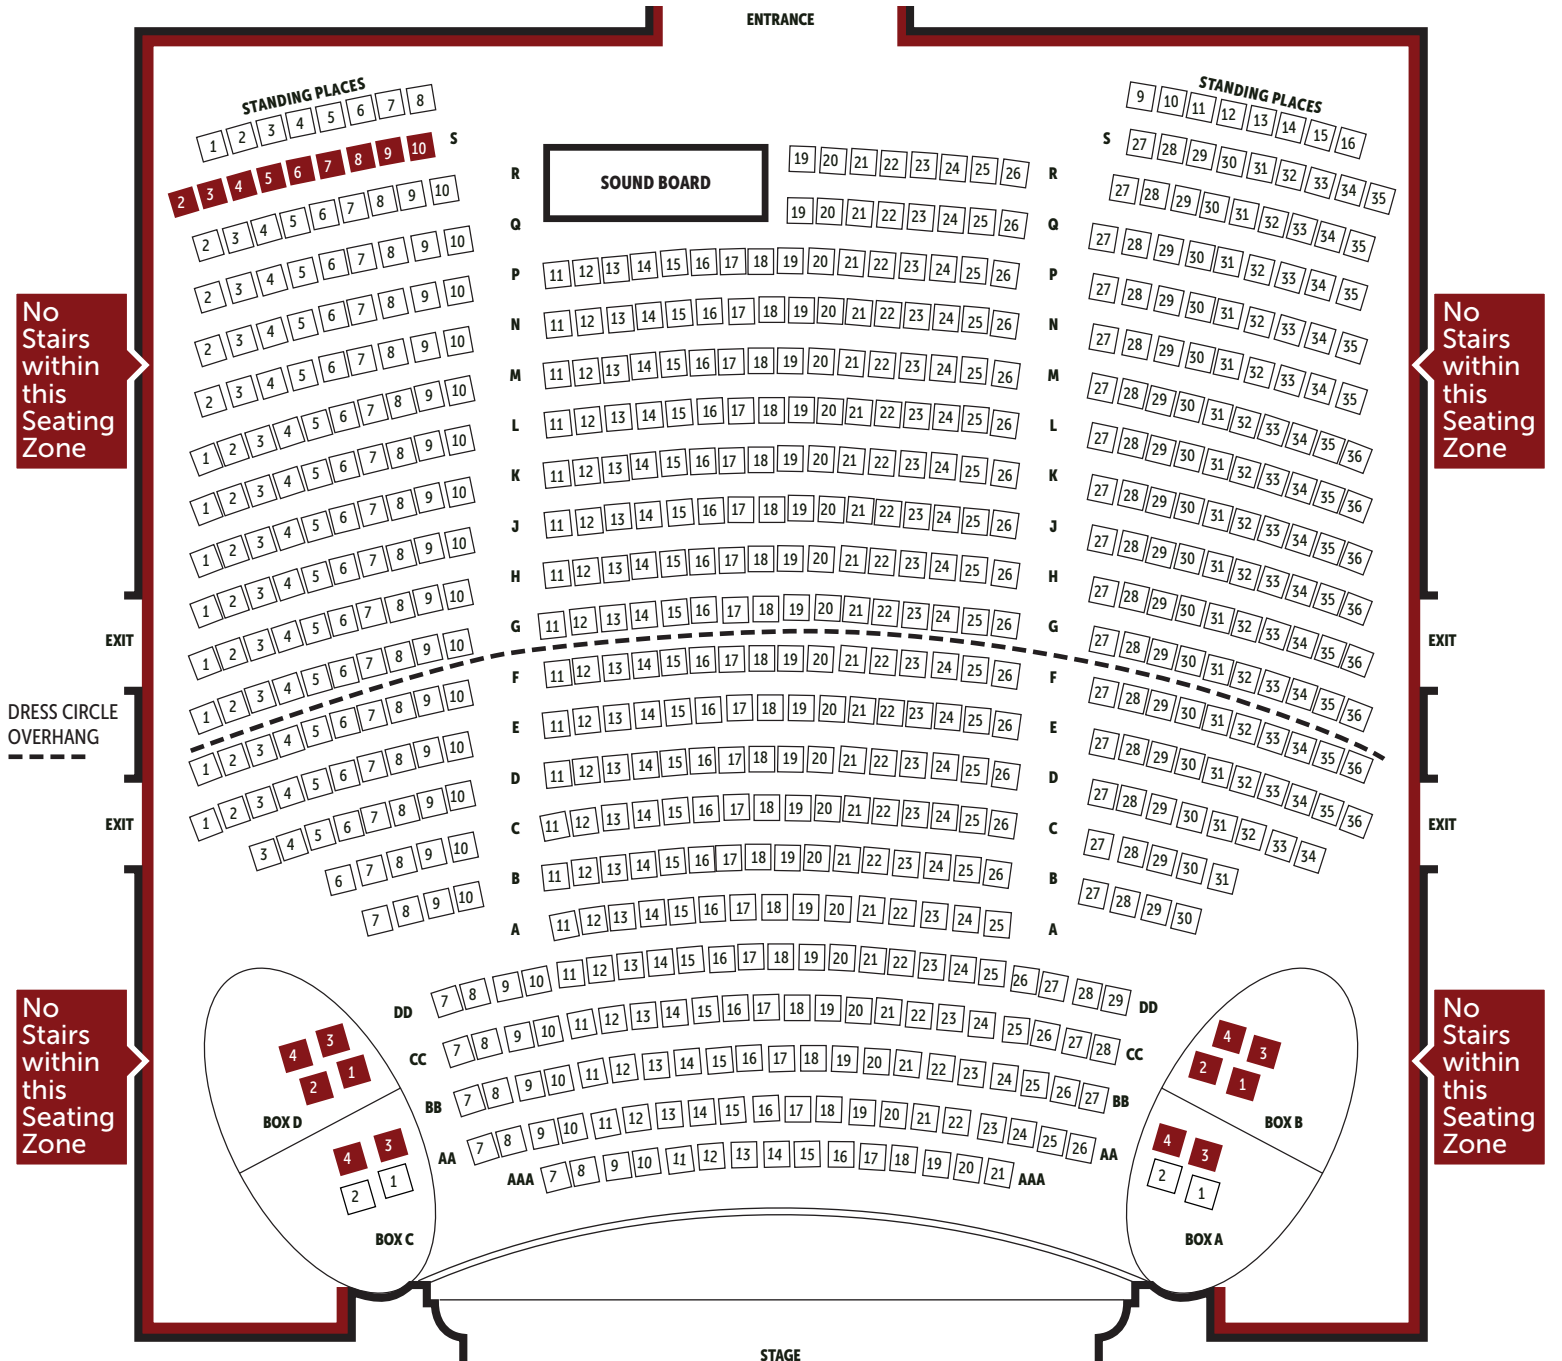

## ORCHESTRA SEATING MAP

House Right

House Left

Access Seating

Please note that only representative arrangements are shown as a guide on this seating map. Seating configuration is subject to change depending on the presentation at the respective theatre and without prior notice. Please refer to [tickets.mirvish.com](https://tickets.mirvish.com) up-to-date seating maps and theatre configurations when purchasing online.

# Royal Alexandra Theatre

## DRESS CIRCLE SEATING MAP

Please note that only representative arrangements are shown as a guide on this seating map. Seating configuration is subject to change depending on the presentation at the respective theatre and without prior notice. Please refer to [tickets.mirvish.com](https://tickets.mirvish.com) up-to-date seating maps and theatre configurations when purchasing online.